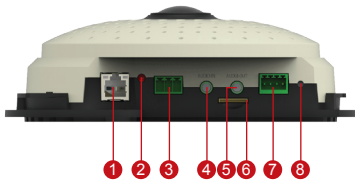

## 10MP Indoor Fisheye Dome with D/N, Basic WDR, Fixed Lens

- 10 Megapixel
- Day & Night
- Hemispheric Fisheye Lens with f1.37mm / F2.0
- Basic WDR (65.2 dB)
- 6 fps at 3648 x 2736

### PHOTO INDICATION

- |                          |                                 |
|--------------------------|---------------------------------|
| ① Ethernet Port          | ⑤ Audio output                  |
| ② Power LED              | ⑥ MicroSDHC/MicroSDXC Card Slot |
| ③ Digital Input & Output | ⑦ DC 12V Power Input            |
| ④ Audio Input            | ⑧ Reset Button                  |

**• Lens**

Focal Length / Aperture	Fixed (Fisheye lens), f1.37 mm / F2.0
Iris	Fixed iris
Focus	Fixed Focus
Mount Type	Board Mount
Horizontal Viewing Angle	180°

**• Video**

Compression	H.264, MJPEG
Max. Frame Rate vs. Resolution Mode	6 fps at 3648 x 2736; 6 fps at 2592 x 1944; 6 fps at 2048 x 1536; 6 fps at 640 x 480; 6 fps 320 x 240
Multi-Streaming	Fisheye view, 180° /360° Panorama, ePTZ
Bit Rate	Simultaneous dual streams based on two configurations
Bit Rate Mode	28 Kbps - 6 Mbps (per stream)
Image Enhancement	Constant, Variable
Privacy Mask	Basic WDR (65.2 dB); White balance: automatic, hold and manual; Brightness; Contrast; Sharpness (auto); Automatic gain control; Digital noise reduction; Flickerless
Text Overlay	4 configurable regions
Image Orientation	User defined text on video
	Image flip and mirror

**• Interface**

Digital Input	1, Terminal block
Digital Output	1, Terminal block
Local Storage	MicroSDHC/MicroSDXC memory card slot (card not included)

**• General**

Power Source / Consumption	PoE Class 2 (IEEE 802.3af) / 4 W; DC 12V / 3.4 W
Weight	342 g (0.75 lb)
Dimensions (Ø x H)	150mm x 47mm (5.91" x 1.83")
Mount Type	Surface, Pendant, Wall, Corner, Pole, Flush, Gang box
Starting Temperature	-10 °C - 50°C (14°F - 122°F)
Operating Temperature	-10 °C - 50°C (14°F - 122°F)
Operating Humidity	10% ~ 85% RH
Approvals	CE (EN 55022 Class B, EN 55024), FCC (Part15 Subpart B Class B)