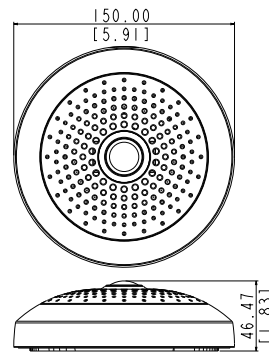

## 10MP Indoor Fisheye Dome with D/N, Basic WDR, Fixed Lens

- 10 Megapixel
- Day & Night
- Hemispheric Fisheye Lens with f1.37mm / F2.0
- Basic WDR (65.2 dB)
- 6 fps at 3648 x 2736

### PHOTO INDICATION

- |                          |                                 |
|--------------------------|---------------------------------|
| ① Ethernet Port          | ⑤ Audio output                  |
| ② Power LED              | ⑥ MicroSDHC/MicroSDXC Card Slot |
| ③ Digital Input & Output | ⑦ DC 12V Power Input            |
| ④ Audio Input            | ⑧ Reset Button                  |

### DIMENSION DIAGRAM

Unit: mm [inch]