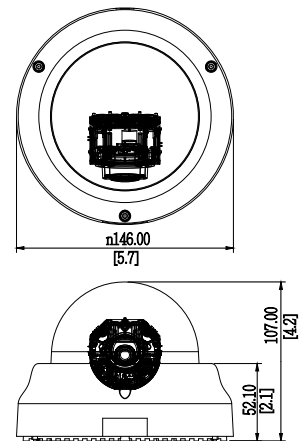

## 5MP Indoor Zoom Dome with D/N, Adaptive IR, Basic WDR, 3x Zoom Lens

- 5 Megapixel with 1080p
- Day & Night with Adaptive IR LED
- 3x Zoom Lens with 3-9mm / F1.2-2.1, DC Iris, Auto Focus
- Basic WDR (69 dB)
- 30 fps at 1920 x 1080
- Vandal Resistant (IK09)

### PHOTO INDICATION

- |                                 |                      |
|---------------------------------|----------------------|
| 1 Ethernet Port                 | 4 Audio Input/Output |
| 2 MicroSDHC/MicroSDXC Card Slot | 5 DC 12V Power Input |
| 3 Digital Input/ Output         | 6 Reset Button       |

### DIMENSION DIAGRAM

Unit: mm [inch]

**• Interface**

Digital Input	2, Terminal block
Digital Output	2, Terminal block
Local Storage	MicroSDHC/MicroSDXC memory card slot (card not included)

**• General**

Power Source / Consumption	PoE Class 3 IEEE802.3af/ 6.24 W; DC 12V/ 5.4 W (adapter not included)
Weight	715 g (1.58 lb)
Dimensions (Ø x H)	146 mm x 107 mm (5.7" x 4.2" )
Environmental Casing	Vandal resistant (IK09), Transparent dome cover
Mount Type	Surface, Pendant, Wall, Corner, Pole, Gang box
Starting Temperature	-10 °C ~ 50 °C (14 °F ~ 122 °F)
Operating Temperature	-10 °C ~ 50 °C (14 °F ~ 122 °F)
Operating Humidity	10% ~ 85% RH
Approvals	CE (EN 55022 Class B, EN 55024), FCC (Part15 Subpart B Class B); IK09