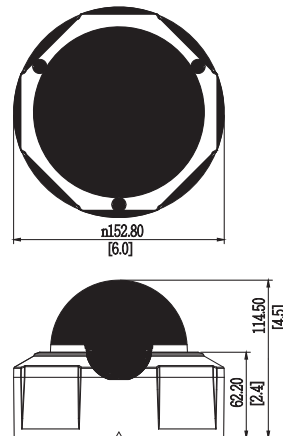

## 5MP Outdoor Zoom Dome with D/N, Adaptive IR, Basic WDR, 3x Zoom Lens

- 5 Megapixel with 1080p
- Day & Night with Adaptive IR LED
- 3x Zoom Lens with 3-9mm / F1.2-2.1, DC Iris, Auto Focus
- Basic WDR (69 dB)
- 30 fps at 1920 x 1080
- Weatherproof (IP66) and Vandal Proof (IK10)

### PHOTO INDICATION

- 1 Ethernet Port
- 2 MicroSDHC/MicroSDXC Card Slot
- 3 Digital Input/ Output
- 4 Audio Input/Output
- 5 DC 12V Power Input
- 6 Reset Button

### DIMENSION DIAGRAM

Unit: mm [inch]