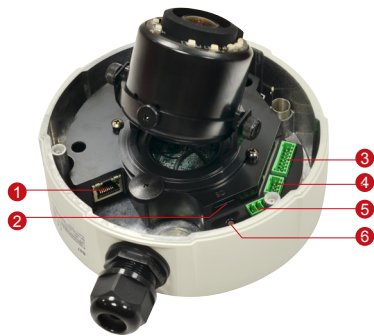

## 5MP Outdoor Zoom Dome with D/N, Adaptive IR, Basic WDR, 3x Zoom Lens

- 5 Megapixel with 1080p
- Day & Night with Adaptive IR LED
- 3x Zoom Lens with 3-9mm / F1.2-2.1, DC Iris, Auto Focus
- Basic WDR (69 dB)
- 30 fps at 1920 x 1080
- Weatherproof (IP66) and Vandal Proof (IK10)

### PHOTO INDICATION

- 1 Ethernet Port
- 2 MicroSDHC/MicroSDXC Card Slot
- 3 Digital Input/ Output
- 4 Audio Input/Output
- 5 DC 12V Power Input
- 6 Reset Button

**• Interface**

Digital Input	2, Terminal block
Digital Output	2, Terminal block
Local Storage	MicroSDHC/MicroSDXC memory card slot (card not included)

**• General**

Power Source / Consumption	PoE Class 3 IEEE802.3af/ 9.24 W (Heater on); DC 12V/ 8.4 W (Heater on; adapter not included)
Weight	1256 g (2.77 lb)
Dimensions (Ø x H)	152 mm x 114.5 mm (6.0" x 4.5" )
Environmental Casing	Weatherproof (IP66 rated); Vandal proof (IK10); Transparent dome cover
Mount Type	Surface, Pendant, Wall, Corner, Pole, Gang box
Starting Temperature	-40°C ~ 50°C (-40°F ~ 122°F) within 30 minutes
Operating Temperature	-40°C ~ 50°C (-40°F ~ 122°F)
Operating Humidity	10% ~ 85% RH
Approvals	CE (EN 55022 Class B, EN 55024), FCC (Part15 Subpart B Class B); IP66, IK10, NEMA 4X