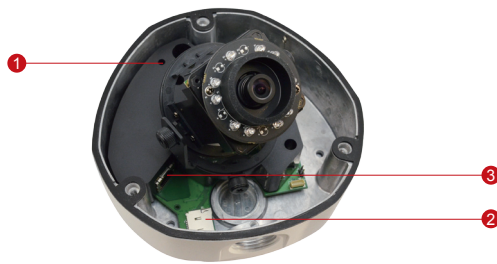

E86

3MP Outdoor Dome with D/N, IR, Superior WDR, Vari-focal Lens

- 3 Megapixel with 1080p
- Day and night with IR LED
- Vari-focal Lens with f2.8~12mm / F1.4
- Superior WDR (107 dB)
- 30 fps at 1920 x 1080
- Weatherproof (IP66) and Vandal Proof (IK10)

PHOTO INDICATION

- 1 Reset Button
- 2 MicroSDHC/MicroSDXC Card Slot
- 3 Ethernet Port

DIMENSION DIAGRAM

Unit: mm [inch]

ACCESSORY OPTIONS

Dome Cover		
PDCX-1101		4-inch, smoke, vandal proof

Popular Mounting Solutions	
Surface	Accessories not required
Wall	PMAX-0308 
Pendant	PMAX-0101 + PMAX-0103 
Corner	PMAX-0101 + PMAX-0305 + PMAX-0402 
Pole	PMAX-0101 + PMAX-0305 + PMAX-0503 
Flush	PMAX-1003 
Gang Box	PMAX-0804 

* For more mounting solutions, please refer to Project Planner on www.acti.com

PRODUCT SPECIFICATION**E86****• Device**

Device Type	Outdoor Dome Camera
Image Sensor	Progressive Scan CMOS
Sensor Size	1/3"
Day / Night	Yes
Superior Low Light Sensitivity	No
Minimum Illumination	Color: 0.1 lux at F1.4 (30 IRE, 2400°K); B/W: 0 lux (IR LED on)
Color to B/W switch	ISP based switch, configurable
Mechanical IR Cut Filter	Yes
IR Sensitivity Range	700~1100nm
IR LED	IR LED x 15 (850nm)
IR Working Distance	15 m (0 lux, 30 IRE, Gain 255, Auto shutter mode)
Electronic Shutter	1/5 ~ 1/2,000 sec (manual mode); 1/5 ~ 1/10,000 sec (auto mode)

• Interface

Local Storage	MicroSDHC/MicroSDXC memory card slot (card not included)
---------------	--

• General

Power Source / Consumption	PoE Class 2 (IEEE802.3af) / 5.39 W (IR on)
Weight	1015 g (2.24lb)
Dimensions (Ø x H)	150.76 mm x 116.9 mm (6" x 4.6")
Environmental Casing	Weatherproof (IP66 rated); Vandal proof (IK10 rated); Transparent dome cover
Mount Type	Surface, Pendant, Wall, Corner, Pole, Flush, Gang box
Starting Temperature	-20°C ~ 50°C (-4°F ~ 122°F)
Operating Temperature	-40°C ~ 50°C (-40°F ~ 122°F)
Operating Humidity	10% ~ 85% RH
Approvals	CE (EN 55022 Class B, EN 55024), FCC (Part15 Subpart B Class B), IK10, IP66, NEMA 4X