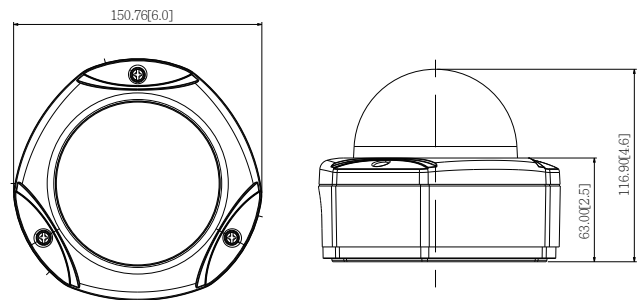

PHOTO INDICATION

- 1 Reset Button
- 2 MicroSDHC/MicroSDXC Card Slot
- 3 Ethernet Port

DIMENSION DIAGRAM

Unit: mm [inch]

ACCESSORY OPTIONS

Dome Cover		
PDCX-1101		4-inch, smoke, vandal proof

Popular Mounting Solutions	
Surface	Accessories not required
Wall	PMAX-0308 
Pendant	PMAX-0101 + PMAX-0103 
Corner	PMAX-0101 + PMAX-0305 + PMAX-0402 
Pole	PMAX-0101 + PMAX-0305 + PMAX-0503 
Flush	PMAX-1003 
Gang Box	PMAX-0804 

• Interface

Local Storage	MicroSDHC/MicroSDXC memory card slot (card not included)
---------------	--

• General

Power Source / Consumption	PoE Class 2 (IEEE802.3af) / 5.39 W (IR on)
Weight	1015 g (2.24lb)
Dimensions (Ø x H)	150.76 mm x 116.9 mm (6" x 4.6")
Environmental Casing	Weatherproof (IP66 rated); Vandal proof (IK10 rated); Transparent dome cover
Mount Type	Surface, Pendant, Wall, Corner, Pole, Flush, Gang box
Starting Temperature	-20°C ~ 50°C (-4°F ~ 122°F)
Operating Temperature	-40°C ~ 50°C (-40°F ~ 122°F)
Operating Humidity	10% ~ 85% RH
Approvals	CE (EN 55022 Class B, EN 55024), FCC (Part15 Subpart B Class B), IK10, IP66, NEMA 4X