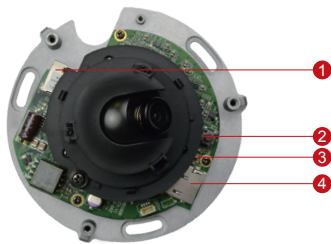

## 5MP Indoor Mini Dome with Basic WDR, Fixed Lens

- 5 Megapixel with 1080p
- Fixed Lens with f1.9 mm / F2.8
- Basic WDR (69 dB)
- 30 fps at 1920 x 1080
- Super Wide Angle
- Vandal Resistant (IK08)

### PHOTO INDICATION

- 1 Ethernet Port
- 2 Reset Button
- 3 Power LED
- 4 MicroSDHC/MicroSDXC Card Slot

#### • General

Power Source / Consumption	PoE Class 1 (IEEE802.3af) / 2.91W
Weight	191 g (0.42 lb)
Dimensions (Ø x H)	110 mm x 58 mm (4.3" x 2.3")
Environmental Casing	Vandal resistant (IK08); Transparent dome cover
Mount Type	Surface, Gang box
Starting Temperature	-10°C ~ 50°C (14°F ~ 122°F)
Operating Temperature	-10°C ~ 50°C (14°F ~ 122°F)
Operating Humidity	10% ~ 85% RH
Approvals	CE (EN 55022 Class B, EN 55024), FCC (Part15 Subpart B Class B), IK08