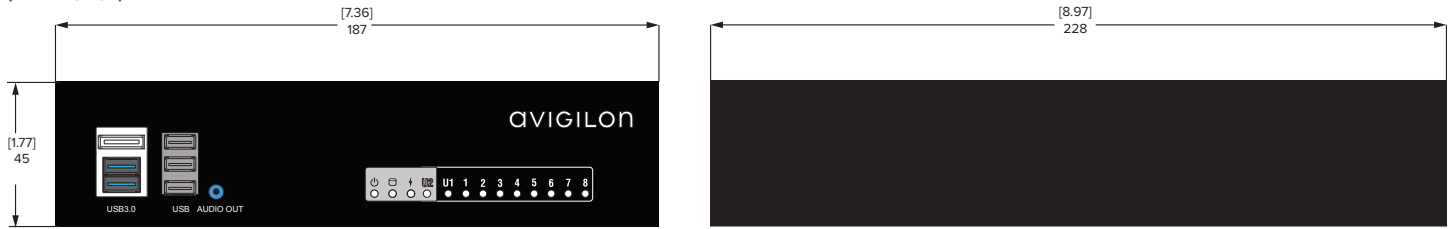

*Supports up to 29MP camera resolution

HDMI® video out for HD video monitoring

Up to 12 TB effective recording capacity

*Requires Enterprise license upgrade

www.use-ip.co.uk
01304 827609

SUPPORT 1.888.281.5182 | sales@avigilon.com | avigilon.com

HD VIDEO APPLIANCE

Outline Dimensions

HD Video Appliance — 8 Port

(VMA-AS1-8P)

[X.X]	INCHES
X	MM

HD Video Appliance Pro — 16 Port

(VMA-AS1-16P)

HD Video Appliance Pro — 24 Port