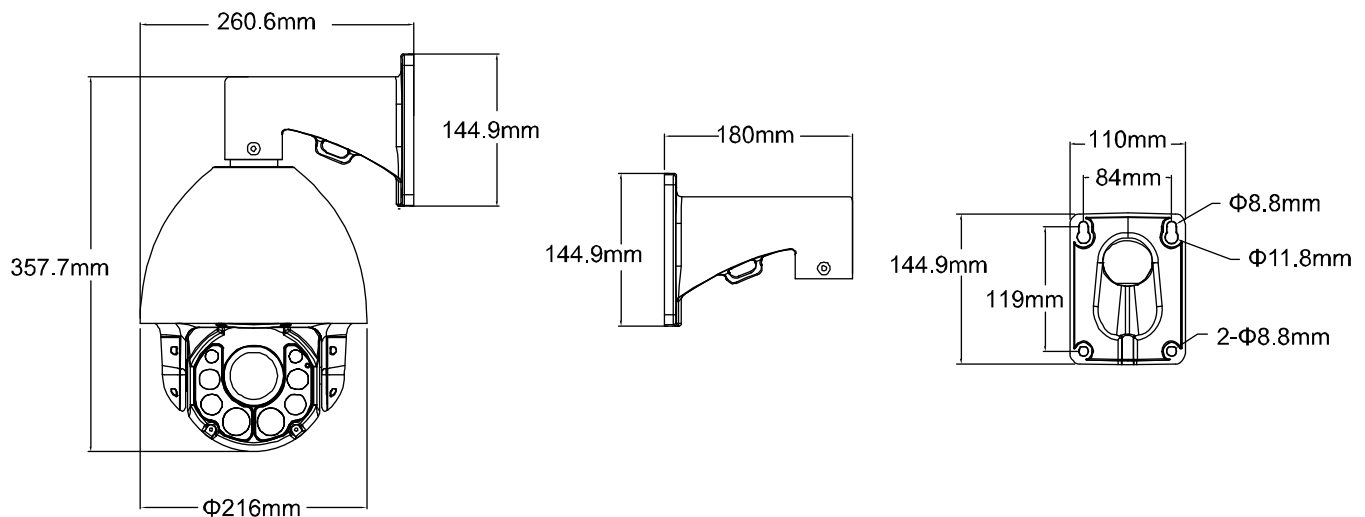

## ● SPECIFICATIONS (CONTINUED)

■ Audio	
Line in	YES
Line out	YES
■ PTZ Mechanism	
Pan Range	360° continuous rotation
Max. Pan Speed	180°/s
Tilt Range	-6° ~ 90°
Max. Tilt Speed	100°/s
Zoom Ratio	20X Optical Zoom
Max. Zoom Speed	Approx. 3s (Tele ~ Wide)
Preset Points	Up to 256 preset points
Sequence Group	<ol style="list-style-type: none"> <li>Up to four groups can be set</li> <li>One group can include up to 16 preset points</li> </ol>
Auto Tracking	YES
■ Others	
Mobile Surveillance	iOS & Android
Event Notification	FTP / Email / SMS
Digital Pan / Tilt / Zoom	YES
Reset Default	YES
Motion Detection	YES
RTC (real-time clock)	YES
Minimum Web Browsing Requirements	<ul style="list-style-type: none"> <li>Intel core i3 or higher, or equivalent AMD</li> <li>2GB RAM</li> <li>AGP graphics card, Direct Draw, 32MB RAM</li> <li>Windows 10, Windows 8, Windows 7, Windows Vista &amp; Windows XP, DirectX 9.0 or later</li> <li>Internet Explorer 7.x or later (Windows Edge not supported)</li> </ul>

## ● DIMENSIONS

\*Dimensional tolerance:  $\pm 5\text{mm}$