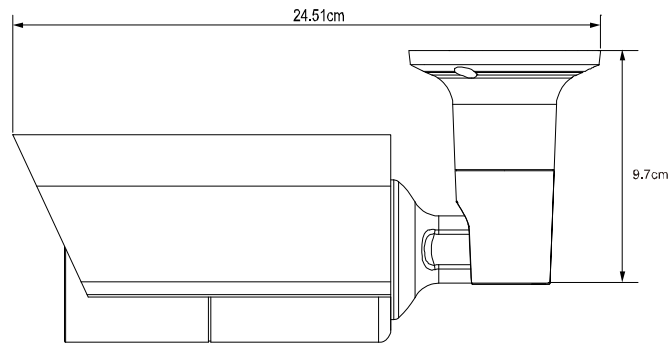

## ● SPECIFICATIONS

■ Network	
LAN Port	YES
LAN Speed	10/100 Based-T Ethernet
Supported Protocols	DDNS, PPPoE, DHCP, NTP, SNTP, TCP/IP, ICMP, SMTP, FTP, HTTP, RTP, RTSP, RTCP, IPv4/IPv6, Bonjour, UPnP, DNS, UDP, IGMP, QoS, SNMP
ONVIF Compatible	YES (Profile S)
Number of Online Users	10
Security	(1) Multiple user access levels with password (2) IP address filtering (3) Digest authentication
Remote Access	(1) Internet Explorer on Windows operating system (2) CMS Lite, 32CH CMS software for Windows operating system (3) EagleEyes on iOS & Android mobile devices
■ Video	
Network Compression	H.265 / H.264 / MJPEG
Video Resolution	2592 x 1944 / 2048 x 1536 / 1920 x 1080 / 1280 x 720 / 640 x 480 / 320 x 240
Frame Rate	30/25 IPS
Multiple Video Streaming	4 (H.265 / H.264 / MJPEG)
■ General	
Image Sensor	1/2.9" SONY CMOS image sensor
Min Illumination	0.1 Lux / F1.4(Wide)~F2.8(Tele), 0 Lux (IR LED ON)
Shutter Speed	1/10,000 ~ 1/15 (Slow shutter)
S/N Ratio	More than 48dB (AGC off)
Lens	Motorized f2.8 ~ 12mm / F1.4 ~ F2.8 (Auto Focus)
Viewing Angle	Wide: 70.4° (Horizontal) / 65.6° (Vertical) / 87.4° (Diagonal) Tele: 25.9° (Horizontal) / 19.2° (Vertical) / 31.8° (Diagonal)
IR LED	6 units
IR Effective Distance**	Up to 50 meters
IR Shift	YES
Smart Light Control	YES
White Balance	ATW
AGC	Auto
IRIS Mode	AES
WDR	YES
POE	YES (IEEE 802.3af)
Defog	YES
External Alarm I/O	YES (1 input / 1 output)
Micro SD Card Slot	YES (up to 128GB)
RAM	20MB
IP Rating	IP66
Startup Temperature	0°C ~ 50°C
Operating Temperature	-40°C ~ 50°C
Operating Humidity	90% or less relative humidity
Power Source (±10%)	DC12V / 1A
Current Consumption (±10%)	225mA (IR LED OFF); 650mA (IR LED ON)
Power Consumption (±10%)	9.5W (PoE / PoN) ; 8W (DC Adapter)
Net Weight (kg)	0.91

## ○ DIMENSIONS

Dimensional tolerance:  $\pm 5$ mm