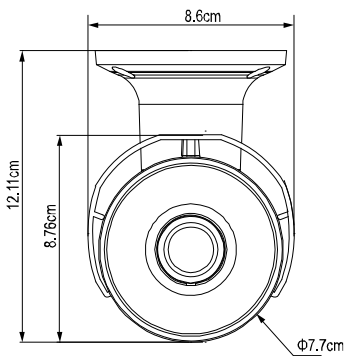

## ● SPECIFICATIONS

■ Network	
LAN Port	YES
LAN Speed	10/100 Based-T Ethernet
Supported Protocols	DDNS, PPPoE, DHCP, NTP, SNTP, TCP/IP, ICMP, SMTP, FTP, HTTP, RTP, RTSP, RTCP, IPv4/IPv6, Bonjour, UPnP, DNS, UDP, IGMP, QoS, SNMP
ONVIF Compatible	YES (Profile S)
Number of Online Users	10
Security	(1) Multiple user access levels with password (2) IP address filtering (3) Digest authentication
Remote Access	(1) Internet Explorer on Windows operating system (2) CMS Lite, 32CH CMS software for Windows operating system (3) EagleEyes on iOS & Android mobile devices
■ Video	
Network Compression	H.265 / H.264 / MJPEG
Video Resolution	2592 x 1944 / 2048 x 1536 / 1920 x 1080 / 1280 x 720 / 640 x 480 / 320 x 240
Frame Rate	30/25 IPS
Multiple Video Streaming	4 (H.265 / H.264 / MJPEG)
■ General	
Image Sensor	1/2.9" SONY CMOS image sensor
Min Illumination	0.1 Lux / F1.4(Wide)~F2.8(Tele), 0 Lux (IR LED ON)
Shutter Speed	1/10,000 ~ 1/15 (Slow shutter)
S/N Ratio	More than 48dB (AGC off)
Lens	Motorized f2.8 ~ 12mm / F1.4 ~ F2.8 (Auto Focus)
Viewing Angle	Wide: 70.4° (Horizontal) / 65.6° (Vertical) / 87.4° (Diagonal) Tele: 25.9° (Horizontal) / 19.2° (Vertical) / 31.8° (Diagonal)
IR LED	6 units
IR Effective Distance**	Up to 50 meters
IR Shift	YES
Smart Light Control	YES
White Balance	ATW
AGC	Auto
IRIS Mode	AES
WDR	YES
POE	YES (IEEE 802.3af)
Defog	YES
External Alarm I/O	YES (1 input / 1 output)
Micro SD Card Slot	YES (up to 128GB)
RAM	20MB
IP Rating	IP66
Startup Temperature	0°C ~ 50°C
Operating Temperature	-40°C ~ 50°C
Operating Humidity	90% or less relative humidity
Power Source (±10%)	DC12V / 1A
Current Consumption (±10%)	225mA (IR LED OFF); 650mA (IR LED ON)
Power Consumption (±10%)	9.5W (PoE / PoN) ; 8W (DC Adapter)
Net Weight (kg)	0.91

## ○ DIMENSIONS

Dimensional tolerance:  $\pm 5$ mm