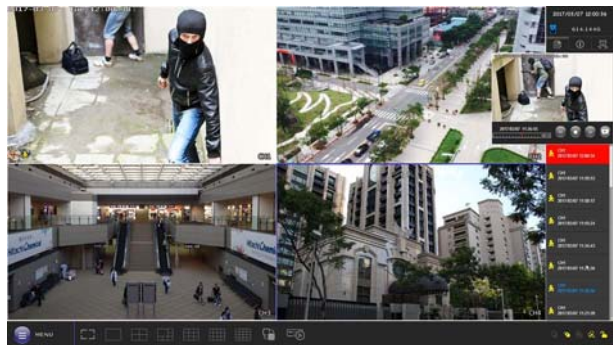

Scenario Customization

“Scenario” is a new feature allowing you to customize a series of actions which will be run automatically after the specified event occurs. There are several scenario templates for you to choose when and what to do after a specific event occurs.