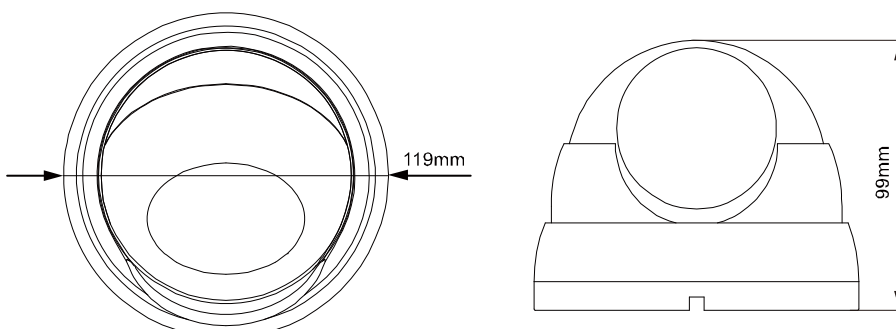

DIMENSIONS

● SPECIFICATIONS

| ■ Network | | |
|--------------------------|--|--|
| LAN Port | YES | |
| LAN Speed | 10/100 Based-T Ethernet | |
| Supported Protocols | DDNS, PPPoE, DHCP, NTP, SNTP, TCP/IP, ICMP, SMTP, FTP, HTTP, RTP, RTSP, RTCP, IPv4/IPv6, Bonjour, UPnP, DNS, UDP, IGMP, QoS, SNMP | |
| ONVIF Compatible | YES (Profile S) | |
| Number of Online Users | 10 | |
| Security | (1) Multiple user access levels with password (2) IP address filtering (3) Digest authentication | |
| Remote Access | (1) Internet Explorer on Windows operating system (2) CMS Lite, 32CH CMS software for Windows operating system (3) EagleEyes on iOS & Android mobile devices | |
| ■ Video | | |
| Network Compression | H.265 / H.264 / MJPEG | |
| Video Resolution | 1920 x 1080 / 1280 x 720 / 704 x 480 / 352 x 240 | |
| Frame Rate | 30fps | |
| Multiple Video Streaming | 4 (H.265 / H.264 / MJPEG) | |
| ■ General | | |
| Image Sensor | 1/2.9" SONY CMOS image sensor | |
| Min Illumination | 0.1 Lux / F1.6 (Wide) ~ F2.8 (Tele), 0 Lux (IR LED ON) | |
| Shutter Speed | 1/2 to 1/10,000 sec | |
| S/N Ratio | More than 48dB (AGC off) | |
| Lens | motorized f2.8 ~ f8.0mm / F1.6 ~ F2.8 (Auto Focus) | motorized f2.8 ~ f12mm / F1.6 ~ F2.8 (Auto Focus) |
| Viewing Angle | Wide: 104° (Horizontal) / 56° (Vertical) / 126° (Diagonal) Tele: 57° (Horizontal) / 32° (Vertical) / 65° (Diagonal) | Wide: 87° (Horizontal) / 50° (Vertical) / 93° (Diagonal) Tele: 33° (Horizontal) / 19° (Vertical) / 37° (Diagonal) |
| IR LED | 4 Units | |
| IR Effective Distance** | Up to 50 meters | |
| IR Shift | YES | |
| Smart Light Control | YES | |
| White Balance | ATW | |
| AGC | Auto | |
| IRIS Mode | AES | |
| Sharpness | YES | |
| DWDR | YES | |
| POE | YES (IEEE 802.3af) | |
| Vertical View Mode | YES | |
| Weather-proof | IP66 | |
| Operating Temperature | -25°C ~ 50°C | |
| Operating Humidity | 90 or less relative humidity | |
| Power Source (±10%) | 12V / 1A | |