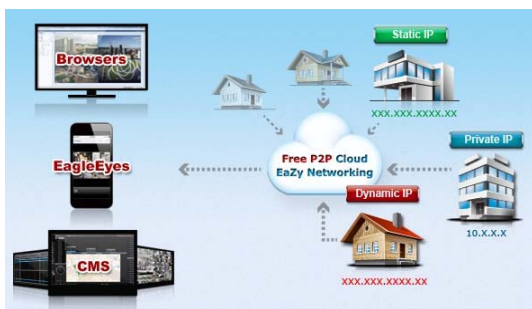

DGM1304AQSSE

HD 1080P

Motorized VF

H.265

EaZy Networking

PoE

DWDR

Mobile Surveillance

2MP H.265 Motorized IR Dome IP Camera

FEATURES

- Equipped with a **motorized vari-focal lens**, focal length and focus adjustment can be made remotely
- **Free P2P Cloud EaZy Networking**
 - Cloud **EaZy Networking** available to connect this device to Internet automatically in three steps with our free mobile app, EagleEyes.
 - The **Buddy** feature to share the device access permission to other people.
 - Device login / out notifications reported.
- **POE (Power-over-Ethernet)** support to eliminate the use of power cables and reduce installation costs
- **ONVIF (ONVIFS)** standard supported to simplify system integration
- **DWDR** to increase image recognizability in overexposure and dark areas
- **Vertical View Mode** supported to monitor long and narrow areas such as corridors and aisles.
- **Remote Surveillance**
 - **Fully compatible** with **iOS** and **Android** devices, and **Internet Explorer** on Windows operating system
 - Free PC program, **CMS Lite**, for 32CH devices monitoring on Windows operating system