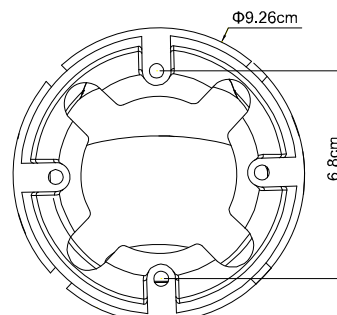

DIMENSIONS

Dimensional tolerance: ± 5mm

○ SPECIFICATIONS

■ Network	
LAN Port	YES
LAN Speed	10/100 Based-T Ethernet
Supported Protocols	DDNS, PPPoE, DHCP, NTP, SNTP, TCP/IP, ICMP, SMTP, FTP, HTTP, RTP, RTSP, RTCP, IPv4/IPv6, Bonjour, UPnP, DNS, UDP, IGMP, QoS, SNMP
ONVIF Compatible	YES (Profile S)
Number of Online Users	10
Security	(1) Multiple user access levels with password (2) IP address filtering (3) Digest authentication
Remote Access	(1) Internet Explorer on Windows operating system (2) CMS Lite, 32CH CMS software for Windows operating system (3) EagleEyes on iOS & Android mobile devices
■ Video	
Network Compression	H.265 / H.264 / MJPEG
Video Resolution	1920 x 1080 / 1280 x 720 / 704 x 480 / 352 x 240
Frame Rate	30fps
Multiple Video Streaming	4 (H.265 / H.264 / MJPEG)
■ General	
Image Sensor	1/2.8" CMOS image sensor
Min Illumination	0.001 Lux / F1.6, 0 Lux (IR LED ON)
Shutter Speed	1/2 to 1/10,000 sec
S/N Ratio	More than 48dB (AGC off)
Lens	f3.6mm / F1.6
Viewing Angle	84° (Horizontal) / 45° (Vertical) / 99° (Diagonal)
IR LED	2 Units
IR Effective Distance**	Up to 25 meters
IR Shift	YES
Smart Light Control	YES
White Balance	ATW
AGC	Auto
IRIS Mode	AES
Sharpness	YES
DWDR	YES
POE	YES (IEEE 802.3af)
Privacy Mask	YES
Vertical View Mode	YES
Weather-proof	IP66
Operating Temperature	-25°C ~ 50°C
Operating Humidity	90 or less relative humidity
Power Source (±10%)	12V / 1A
Current Consumption (±10%)	140mA (IR LED OFF) / 220mA (IR LED ON)
Power Consumption (±10%)	PoE & PoN: 3.7W; DC adapter: 3W
Net Weight (kg)	0.39