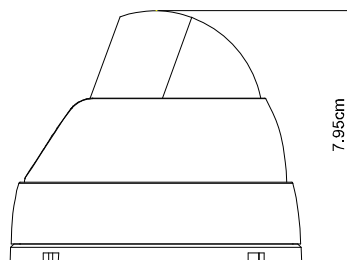

DIMENSIONS

Dimensional tolerance: ± 5mm

○ SPECIFICATIONS

■ Network	
LAN Port	YES
LAN Speed	10/100 Based-T Ethernet
Supported Protocols	DDNS, PPPoE, DHCP, NTP, SNTP, TCP/IP, ICMP, SMTP, FTP, HTTP, RTP, RTSP, RTCP, IPv4/IPv6, Bonjour, UPnP, DNS, UDP, IGMP, QoS, SNMP
ONVIF Compatible	YES (Profile S)
Number of Online Users	10
Security	(1) Multiple user access levels with password (2) IP address filtering (3) Digest authentication
Remote Access	(1) Internet Explorer on Windows operating system (2) CMS Lite, 32CH CMS software for Windows operating system (3) EagleEyes on iOS & Android mobile devices
■ Video	
Network Compression	H.265 / H.264 / MJPEG
Video Resolution	1920 x 1080 / 1280 x 720 / 704 x 480 / 352 x 240
Frame Rate	30fps
Multiple Video Streaming	4 (H.265 / H.264 / MJPEG)
■ General	
Image Sensor	1/2.8" CMOS image sensor
Min Illumination	0.001 Lux / F1.6, 0 Lux (IR LED ON)
Shutter Speed	1/2 to 1/10,000 sec
S/N Ratio	More than 48dB (AGC off)
Lens	f3.6mm / F1.6
Viewing Angle	84° (Horizontal) / 45° (Vertical) / 99° (Diagonal)
IR LED	2 Units
IR Effective Distance**	Up to 25 meters
IR Shift	YES
Smart Light Control	YES
White Balance	ATW
AGC	Auto
IRIS Mode	AES
Sharpness	YES
DWDR	YES
POE	YES (IEEE 802.3af)
Privacy Mask	YES
Vertical View Mode	YES
Weather-proof	IP66
Operating Temperature	-25°C ~ 50°C
Operating Humidity	90 or less relative humidity
Power Source (±10%)	12V / 1A
Current Consumption (±10%)	140mA (IR LED OFF) / 220mA (IR LED ON)
Power Consumption (±10%)	PoE & PoN: 3.7W; DC adapter: 3W
Net Weight (kg)	0.39