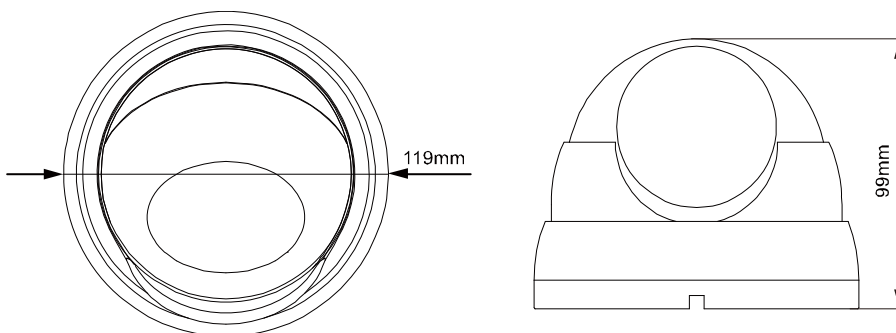

DIMENSIONS

○ SPECIFICATIONS

■ Network	
LAN Port	YES
LAN Speed	10/100 Based-T Ethernet
Supported Protocols	DDNS, PPPoE, DHCP, NTP, SNTP, TCP/IP, ICMP, SMTP, FTP, HTTP, RTP, RTSP, RTCP, IPv4/IPv6, Bonjour, UPnP, DNS, UDP, IGMP, QoS, SNMP
ONVIF Compatible	YES (Profile S)
Number of Online Users	10
Security	(1) Multiple user access levels with password (2) IP address filtering (3) Digest authentication
Remote Access	(1) Internet Explorer on Windows operating system (2) CMS Lite, 32CH CMS software for Windows operating system (3) EagleEyes on iOS & Android mobile devices
■ Video	
Network Compression	H.265 / H.264 / MJPEG
Video Resolution	1920 x 1080 / 1280 x 720 / 720 x 480 / 352 x 240
Frame Rate	30 IPS
Multiple Video Streaming	4 (H.265 / H.264 / MJPEG)
■ General	
Image Sensor	1/2.8" CMOS image sensor
Min Illumination	0.0001 Lux (LED OFF), 0 Lux (LED ON)
Shutter Speed	1/2 to 1/10,000 sec
S/N Ratio	More than 48dB (AGC off)
Lens	f4.0mm / F0.95
Viewing Angle	88.4° (Horizontal) / 47° (Vertical) / 105.2° (Diagonal)
White LED	2 units
Effective Distance	Up to 30 meters
White Balance	ATW
AGC	Auto
IRIS Mode	AES
Sharpness	YES
DWDR	YES
POE	YES (IEEE 802.3af)
Privacy Mask	YES
Vertical View Mode	YES
Defog	YES
RAM	20MB
IP Rating	IP66
Startup Temperature	0°C ~ 50°C
Operating Temperature	-25°C ~ 50°C
Operating Humidity	90% or less relative humidity
Power Source (±10%)	DC12V / 1A
Current Consumption (±10%)	140mA (LED OFF); 420mA (LED ON)
Power Consumption (±10%)	6.9W (PoE / PoN) ; 5.5W (DC Adapter)
Net Weight (kg)	0.75