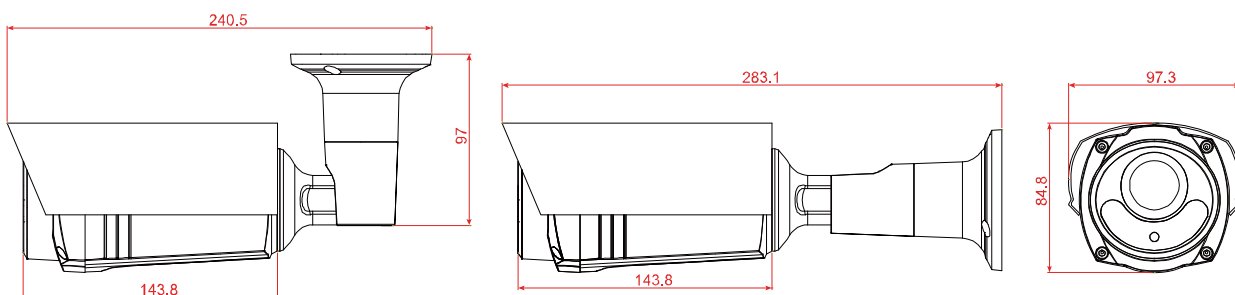

DIMENSIONS

Dimensional tolerance: ± 5mm

○ SPECIFICATIONS

■ Network	
LAN Port	YES
LAN Speed	10/100 Based-T Ethernet
Supported Protocols	DDNS, PPPoE, DHCP, NTP, SNTP, TCP/IP, ICMP, SMTP, FTP, HTTP, RTP, RTSP, RTCP, IPv4/IPv6, Bonjour, UPnP, DNS, UDP, IGMP, QoS, SNMP
ONVIF Compatible	YES (Profile S)
Number of Online Users	10
Security	(1) Multiple user access levels with password (2) IP address filtering (3) Digest authentication
Remote Access	(1) Internet Explorer on Windows operating system (2) CMS Lite, 32CH CMS software for Windows operating system (3) EagleEyes on iOS & Android mobile devices
■ Video	
Network Compression	H.265 / H.264 / MJPEG
Video Resolution	1920 x 1080 / 1280 x 720 / 720 x 480 / 352 x 240
Frame Rate	30 IPS
Multiple Video Streaming	4 (H.265 / H.264 / MJPEG)
■ General	
Image Sensor	1/2.8" CMOS image sensor
Min Illumination	0.0001 Lux
Shutter Speed	1/2 to 1/10,000 sec
S/N Ratio	More than 48dB (AGC off)
Lens	f4.0mm / F0.95
Viewing Angle	88.4° (Horizontal) / 47° (Vertical) / 105.2° (Diagonal)
White Balance	ATW
AGC	Auto
IRIS Mode	AES
Sharpness	YES
DWDR	YES
POE	YES (IEEE 802.3af)
Privacy Mask	YES
Vertical View Mode	YES
Defog	YES
RAM	20MB
IP Rating	IP66
Startup Temperature	0°C ~ 50°C
Operating Temperature	-25°C ~ 50°C
Operating Humidity	90% or less relative humidity
Power Source (±10%)	DC12V / 1A
Current Consumption (±10%)	140mA
Power Consumption (±10%)	2.3W (PoE / PoN) ; 1.8W (DC Adapter)
Net Weight (kg)	0.94