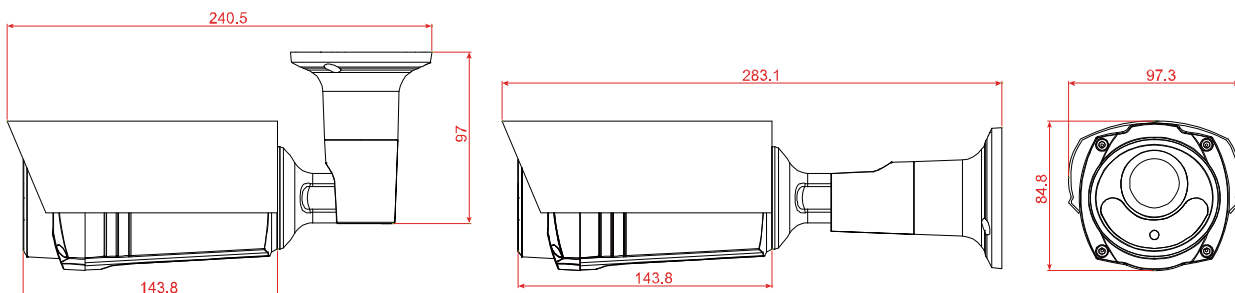

DIMENSIONS

Dimensional tolerance: $\pm 5\text{mm}$

○ SPECIFICATIONS

■ Network	
LAN Port	YES
LAN Speed	10/100 Based-T Ethernet
Supported Protocols	DDNS, PPPoE, DHCP, NTP, SNTP, TCP/IP, ICMP, SMTP, FTP, HTTP, RTP, RTSP, RTCP, IPv4/IPv6, Bonjour, UPnP, DNS, UDP, IGMP, QoS, SNMP
ONVIF Compatible	YES (Profile S)
Number of Online Users	10
Security	(1) Multiple user access levels with password (2) IP address filtering (3) Digest authentication
Remote Access	(1) Internet Explorer on Windows operating system (2) CMS Lite, 32CH CMS software for Windows operating system (3) EagleEyes on iOS & Android mobile devices
■ Video	
Network Compression	H.265 / H.264 / MJPEG
Video Resolution	1920 x 1080 / 1280 x 720 / 720 x 480 / 352 x 240
Frame Rate	30 IPS
Multiple Video Streaming	4 (H.265 / H.264 / MJPEG)
■ General	
Image Sensor	1/2.8" CMOS image sensor
Min Illumination	0.0001 Lux (LED OFF), 0 Lux (LED ON)
Shutter Speed	1/2 to 1/10,000 sec
S/N Ratio	More than 48dB (AGC off)
Lens	f4.0mm / F0.95
Viewing Angle	88.4° (Horizontal) / 47° (Vertical) / 105.2° (Diagonal)
White LED	2 units
Effective Distance	Up to 30 meters
White Balance	ATW
AGC	Auto
IRIS Mode	AES
Sharpness	YES
DWDR	YES
POE	YES (IEEE 802.3af)
Privacy Mask	YES
Vertical View Mode	YES
Defog	YES
RAM	20MB
IP Rating	IP66
Startup Temperature	0°C ~ 50°C
Operating Temperature	-25°C ~ 50°C
Operating Humidity	90% or less relative humidity
Power Source (±10%)	DC12V / 1A
Current Consumption (±10%)	140mA (LED OFF); 420mA (LED ON)
Power Consumption (±10%)	6.9W (PoE / PoN) ; 5.5W (DC Adapter)
Net Weight (kg)	0.94