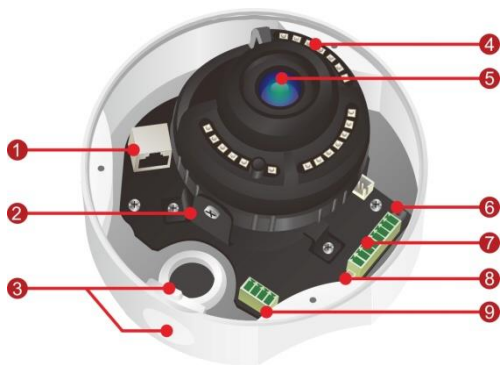

## 5 Megapixel Vari-Focal Economy Indoor Dome

FD-502Ae V6

H.264 High Profile • 5M/3M/2M Resolution supported • 1080 @ 30fps

Photo Indication & Dimension Diagram

- CMOS 5M High Resolution Indoor Fixed Dome Camera
- FocusEasy™ to Focus Fast and Easily
- Brickcom WDR Enhancement® technology
- H.264 and MJPEG Codec Compression
- i-Mode for Different Environments
- Removable IR-cut Filter /Auto Light Sensor for Day and Night Function
- 1 DI/DO for External Alarm and Sensor Device
- 3 Axis design
- Two-way Audio
- Built-in Micro SD / SDHC / SDXC Memory Card Slot for Local Storage
- Power over Ethernet/DC 12V/AC 24V Supported

- |  |                                    |
|--|------------------------------------|
| ① RJ45 Connector<br>(For Ethernet and 802.3 af PoE ) | ⑧ TV Out Connector                 |
| ② Tilt Screw   | ⑨ Terminal Block (For DC12V/AC24V) |
| ③ Conduit Plug and Hole                              | ⑩ Micro SD Card Slot               |
| ④ LEDs   |                                    |
| ⑤ Lens   |                                    |
| ⑥ Reset Button/Focus Easy Button                     |                                    |
| ⑦ Terminal Block<br>(For Audio in/out, DIDO)         |                                    |