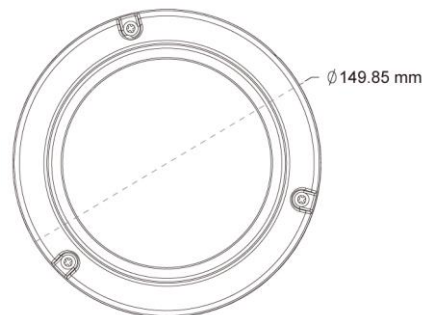

① RJ45 Connector (For Ethernet and 802.3 af PoE)	⑧ TV Out Connector
② Tilt Screw	⑨ Terminal Block (For DC12V/AC24V)
③ Conduit Plug and Hole	⑩ Micro SD Card Slot
④ LEDs	
⑤ Lens	
⑥ Reset Button/Focus Easy Button	
⑦ Terminal Block (For Audio in/out, DIDO)