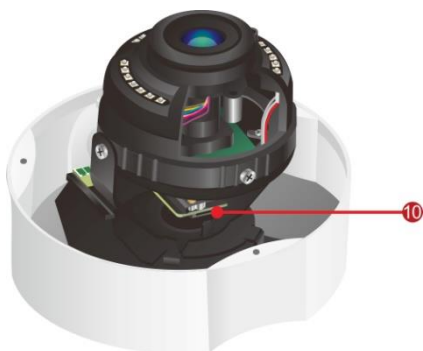

## 5 Megapixel Vari-Focal Economy Indoor Dome

FD-502Ae V6

H.264 High Profile • 5M/3M/2M Resolution supported • 1080 @ 30fps

Photo Indication & Dimension Diagram

- CMOS 5M High Resolution Indoor Fixed Dome Camera
- FocusEasy™ to Focus Fast and Easily
- Brickcom WDR Enhancement® technology
- H.264 and MJPEG Codec Compression
- i-Mode for Different Environments
- Removable IR-cut Filter /Auto Light Sensor for Day and Night Function
- 1 DI/DO for External Alarm and Sensor Device
- 3 Axis design
- Two-way Audio
- Built-in Micro SD / SDHC / SDXC Memory Card Slot for Local Storage
- Power over Ethernet/DC 12V/AC 24V Supported

- |  |                                    |
|--|------------------------------------|
| ① RJ45 Connector<br>(For Ethernet and 802.3 af PoE ) | ⑧ TV Out Connector                 |
| ② Tilt Screw   | ⑨ Terminal Block (For DC12V/AC24V) |
| ③ Conduit Plug and Hole                              | ⑩ Micro SD Card Slot               |
| ④ LEDs   |                                    |
| ⑤ Lens   |                                    |
| ⑥ Reset Button/Focus Easy Button                     |                                    |
| ⑦ Terminal Block<br>(For Audio in/out, DIDO)         |                                    |