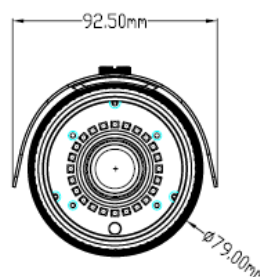

### Photo Indication & Dimension Diagram

- |  |                   |
|--|-------------------|
| ① IR LED(12pcs)                                    | ⑧ Digital Ground  |
| ② Lens   | ⑨ RS485+          |
| ③ Light Sensor                                     | ⑩ RS485-          |
| ④ RJ45 Connector 1 (For Ethernet and PoE 802.3 af) | ⑪ Line out        |
| ⑤ Digital Power+12V                                | ⑫ Line out Ground |
| ⑥ Digital Output                                   | ⑬ Line in         |
| ⑦ Digital Input                                    | ⑭ Line in Ground  |