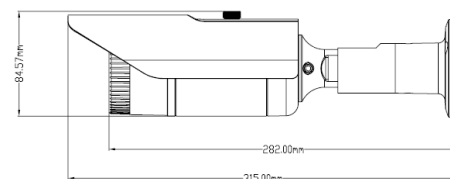

### Photo Indication & Dimension Diagram

- |  |                   |
|--|-------------------|
| ① IR LED(12pcs)                                    | ⑧ Digital Ground  |
| ② Lens   | ⑨ RS485+          |
| ③ Light Sensor                                     | ⑩ RS485-          |
| ④ RJ45 Connector 1 (For Ethernet and PoE 802.3 af) | ⑪ Line out        |
| ⑤ Digital Power+12V                                | ⑫ Line out Ground |
| ⑥ Digital Output                                   | ⑬ Line in         |
| ⑦ Digital Input                                    | ⑭ Line in Ground  |