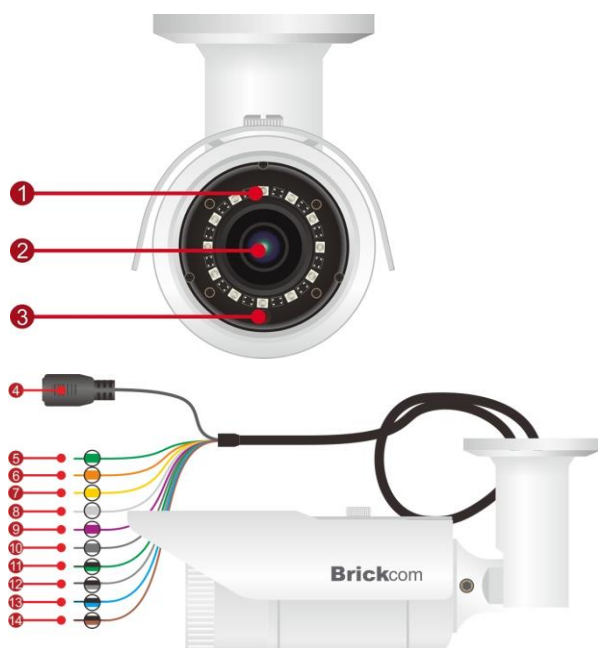

Photo Indication & Dimension Diagram

① IR LED(12pcs)	⑧ Digital Ground
② Lens	⑨ RS485+
③ Light Sensor	⑩ RS485-
④ RJ45 Connector 1 (For Ethernet and PoE 802.3 af)	⑪ Line out
⑤ Digital Power+12V	⑫ Line out Ground
⑥ Digital Output	⑬ Line in
⑦ Digital Input	⑭ Line in Ground