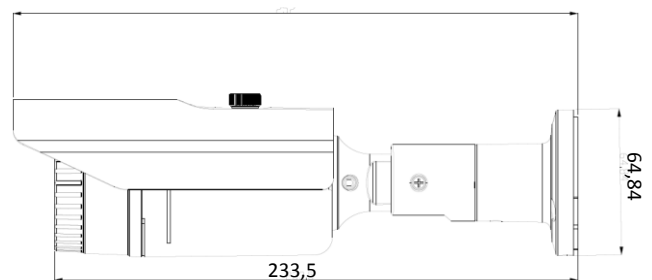

Photo Indication & Dimension Diagram

- 1 LEDs
- 2 Lens
- 3 Light Sensor
- 4 DC 12V Connector
- 5 RJ45 Connector (for Ethernet and 802.3af PoE)

Camera

Models	OB-E200Nf
Hardware System	CPU: 800 MHz Flash: 16M RAM: 128M DDR
Image Sensor	Sensor Type : 1/2.8" Sony Exmor™ CMOS Sensor Resolution: 1920x1080 pixel
Lens	Fix-IRIS: F2.0 Focal Length: f=3.6mm View Angle: (H°/V°/D°) 87°/46°/99°
Day and Night ICR	Removable IR-cut Filter/Auto Light Sensor
Minimum Illumination	0 Lux(IR On, B/W) 0.001 Lux(F2.0,B/W) 0.002 Lux(F2.0,Color)
IR Illuminators	Built -In IR Illuminators 20m (Visible distance) 10m (Detail distance) IR LED: 30 pcs