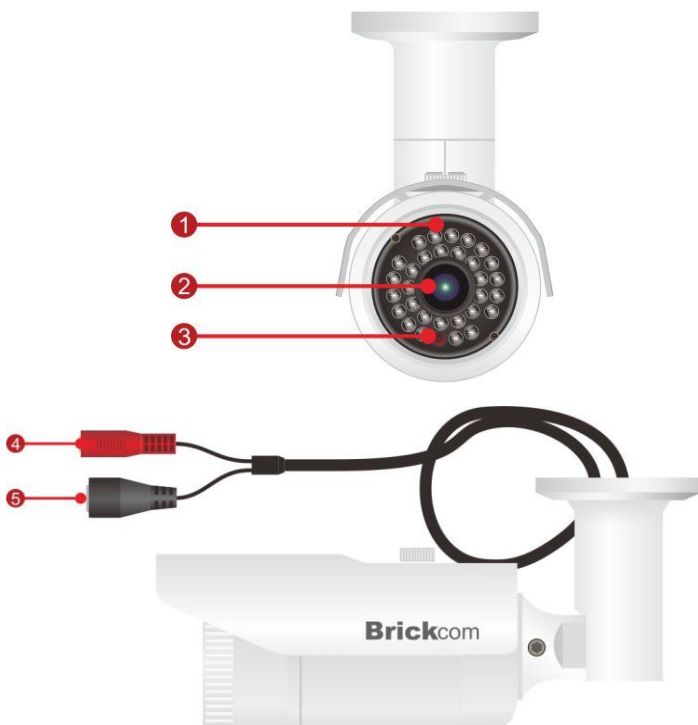

2 Megapixel Elite Bullet

OB-E200AP-SE

H.264 High Profile • 1080p @ 25fps

- Sony Exmor 2M Outdoor Bullet Camera
- H.264 High Profile Video Compression Technology
- HDTV Quality (Full HD 1080p @ 25fps Streaming)
- PoE(802.3af) / DC12V Supported
- IP 66 Weather-proof Outdoor Enclosure

Photo Indication & Dimension Diagram

- 1 LEDs
- 2 Lens
- 3 Light Sensor
- 4 DC 12V Connector
- 5 RJ45 Connector (for Ethernet and 802.3af PoE)

Camera

Models	OB-E200Nf
Hardware System	CPU: 800 MHz Flash: 16M RAM: 128M DDR
Image Sensor	Sensor Type : 1/2.8" Sony Exmor™ CMOS Sensor Resolution: 1920x1080 pixel
Lens	Fix-IRIS: F2.0 Focal Length: f=3.6mm View Angle: (H°/V°/D°) 87°/46°/99°
Day and Night ICR	Removable IR-cut Filter/Auto Light Sensor
Minimum Illumination	0 Lux(IR On, B/W) 0.001 Lux(F2.0,B/W) 0.002 Lux(F2.0,Color)
IR Illuminators	Built -In IR Illuminators 20m (Visible distance) 10m (Detail distance) IR LED: 30 pcs

Video

Compression Streaming	H.264 / MJPEG 2 streams
Video Setting	Quality Setting:1-6 Bitrate Setting up to 12M bps
Image Resolution WDR	2M (Full HD): 1920x1080 @ 25fps 60dB

Events and Alarm Management

Events	Motion Detection
Alarm	Stream/Snapshot to Email/Email Notification