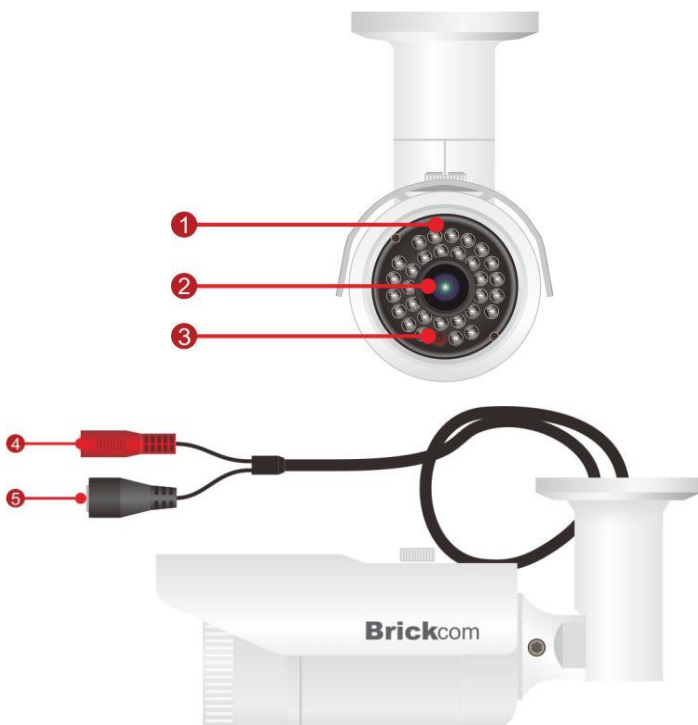

2 Megapixel Elite Bullet

OB-E200Nf

H.264 High Profile • 1080p @ 25fps

- Sony Exmor 2M Outdoor Bullet Camera
- H.264 High Profile Video Compression Technology
- HDTV Quality (Full HD 1080p @ 25fps Streaming)
- PoE(802.3af) / DC12V Supported
- IP 66 Weather-proof Outdoor Enclosure

ONVIF

Photo Indication & Dimension Diagram

- 1 LEDs
- 2 Lens
- 3 Light Sensor
- 4 DC 12V Connector
- 5 RJ45 Connector (for Ethernet and 802.3af PoE)

Camera	
Models	OB-E200Nf
Hardware System	CPU: 800 MHz Flash: 16M RAM: 128M DDR
Image Sensor	Sensor Type : 1/2.8" Sony Exmor™ CMOS Sensor Resolution: 1920x1080 pixel
Lens	Fix-IRIS: F2.0 Focal Length: f=3.6mm View Angle: (H°/V°/D°) 87°/46°/99°
Day and Night ICR	Removable IR-cut Filter/Auto Light Sensor
Minimum Illumination	0 Lux(IR On, B/W) 0.001 Lux(F2.0,B/W) 0.002 Lux(F2.0,Color)
IR Illuminators	Built -In IR Illuminators 20m (Visible distance) 10m (Detail distance) IR LED: 30 pcs

Video	
Compression Streaming	H.264 / MJPEG 2 streams
Video Setting	Quality Setting:1-6 Bitrate Setting up to 12M bps
Image Resolution	2M (Full HD): 1920x1080 @ 25fps
WDR	60dB

Events and Alarm Management	
Events	Motion Detection
Alarm	Stream/Snapshot to Email/Email Notification