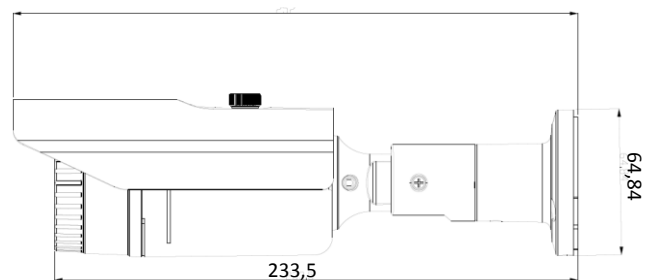

ONVIF

Photo Indication & Dimension Diagram

- 1 LEDs
- 2 Lens
- 3 Light Sensor
- 4 DC 12V Connector
- 5 RJ45 Connector (for Ethernet and 802.3af PoE)

Camera	
Models	OB-E200Nf
Hardware System	CPU: 800 MHz Flash: 16M RAM: 128M DDR
Image Sensor	Sensor Type : 1/2.8" Sony Exmor™ CMOS Sensor Resolution: 1920x1080 pixel
Lens	Fix-IRIS: F2.0 Focal Length: f=3.6mm View Angle: (H°/V°/D°) 87°/46°/99°
Day and Night ICR	Removable IR-cut Filter/Auto Light Sensor
Minimum Illumination	0 Lux(IR On, B/W) 0.001 Lux(F2.0,B/W) 0.002 Lux(F2.0,Color)
IR Illuminators	Built -In IR Illuminators 20m (Visible distance) 10m (Detail distance) IR LED: 30 pcs