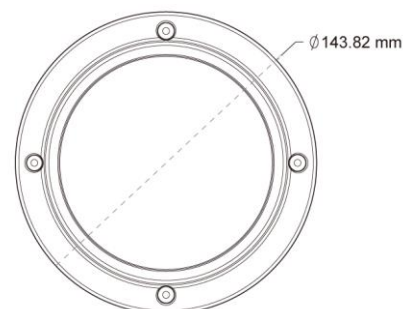

1/2.8" SONY EXMOR

Low Lux

i-mode

Vandal Proof

IP67 Water Proof

Smart IR

microSDXC Card

WDR

ONVIF

- 1 RJ45 Connector
(For Ethernet, 802.3at PoE and 802.3af PoE)
- 2 Tilt Screw
- 3 Conduit plug and hole
- 4 IR LED
- 5 LENS
- 6 Reset Button
- 7 Terminal Block (For Audio in/out, DIDO)

- 8 TV Out Connector
- 9 Terminal Block (For DC12V/AC24V)
- 10 Micro SD / SDHC / SDXC Card Slot Card Slot