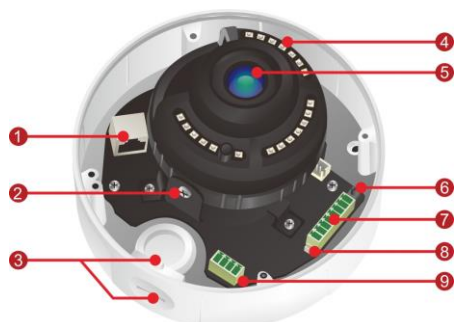

2 Megapixel Vari-focal Economy Low Lux Vandal Dome

VD-202Ne V6

H.264 High Profile • 1080p @ 30fps

Photo Indication & Dimension Diagram

- Sony Exmor™ 2M Vandal Dome Camera
- FocusEasy™ to Focus Fast and Easily
- HDTV Video Quality (Full HD 1080p @ 30fps)
- Brickcom WDR Enhancement® Technology
- H.264, MJPEG and MPEG-4 Triple Codec Compression
- i-Mode for Different Environments
- Removable IR-cut Filter / Auto Light Sensor for Day and Night
- 1 DI/DO for External Alarm and Sensor Device
- 3 Axis Design
- Two-way Audio
- Built-in Micro SD / SDHC / SDXC Memory Card Slot for Local Storage
- IK10 Vandal-Proof and IP67 Weather-Proof Outdoor Enclosure
- Power over Ethernet/DC12V/AC 24V Support

1/2.8" SONY EXMOR

Low Lux

i-mode

Vandal Proof

IP67 Water Proof

Smart IR

microSDXC Card

WDR

ONVIF

- 1 RJ45 Connector
(For Ethernet, 802.3at PoE and 802.3af PoE)
- 2 Tilt Screw
- 3 Conduit plug and hole
- 4 IR LED
- 5 LENS
- 6 Reset Button
- 7 Terminal Block (For Audio in/out, DIDO)

- 8 TV Out Connector
- 9 Terminal Block (For DC12V/AC24V)
- 10 Micro SD / SDHC / SDXC Card Slot Card Slot