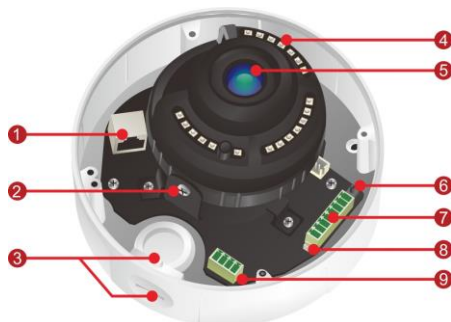

3Megapixel Vari-focal Economy Star Low-Lux Vandal Dome

VD-302Ne Star

H.264 High Profile • 3M/2M Resolution supported @ 30fps

Photo Indication & Dimension Diagram

- Sony STARVIS 3M Vandal Dome Camera
- FocusEasy™ to Focus Fast and Easily
- Support HDTV Video Quality (Full HD 3M @ 30fps)
- Brickcom WDR Enhancement® technology
- H.264, MJPEG and MPEG-4 Triple Codec Compression
- i-Mode for Different Environments
- Removable IR-cut Filter /Auto Light Sensor for Day and Night
- 1 DI/DO for External Alarm and Sensor Device
- 3 Axis Design
- Two-way Audio
- Built-in Micro SD / SDHC / SDXC Memory Card Slot for Local Storage
- IK10 Vandal Proof and IP67 Weather Proof Outdoor Enclosure
- Power over Ethernet/DC12V/AC 24V support
- Smart IR to Get a Better Illuminated Image

- 1 RJ45 Connector
(For Ethernet, 802.3at PoE and 802.3af PoE)
- 2 Tilt Screw
- 3 Conduit plug and hole
- 4 IR LED
- 5 LENS
- 6 Reset Button
- 7 Terminal Block (For Audio in/out, DIDO)

- 8 TV Out Connector
- 9 Terminal Block (For DC12V/AC24V)
- 10 Micro SD Card Slot