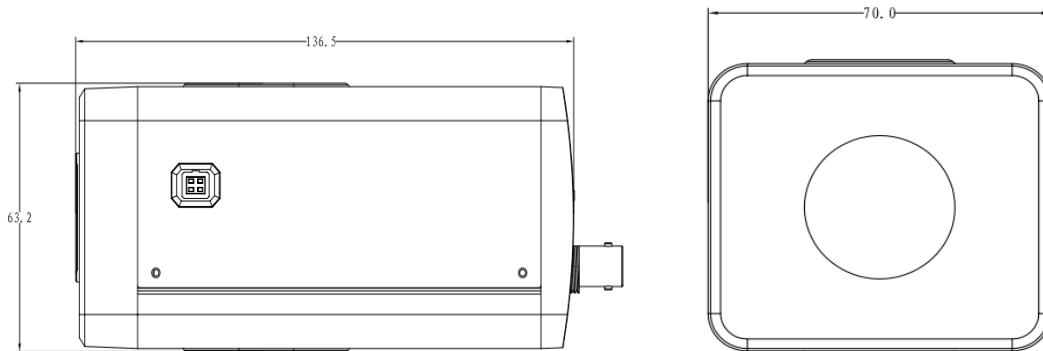

DH-HAC-HF3101

Dimensions (mm)

Accessories (optional)

PFB120W	PFB121W	PFA121	PFA150	PFA152

PFH600N	PFH610N

Dahua Technology Co., Ltd.

1199 BinAn Road, Binjiang District, Hangzhou, China

Tel: +86-571-87688883

Fax: +86-571-87688815

Email: overseas@dahuatech.com

www.dahuatech.com

*Design and specifications are subject to change without notice.

© 2014 Dahua Technology Co., Ltd.