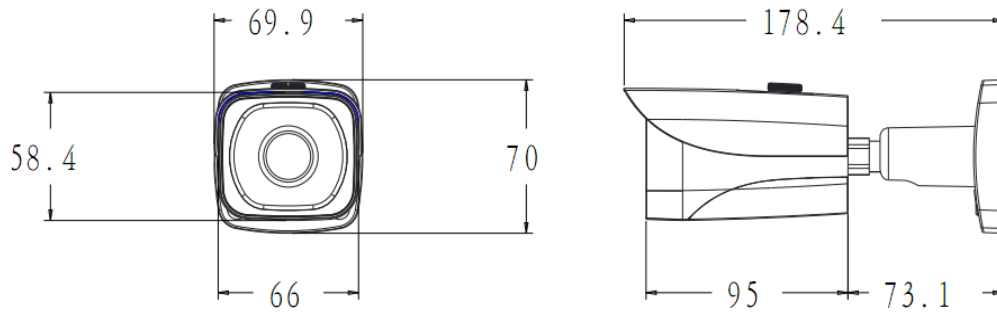

## Technical Specifications

Model	DH-HAC-HFW2200EP	DH-HAC-HFW2200EN
<b>Camera</b>		
Image Sensor	1/3" 2Megapixel CMOS	
Effective Pixels	1920(H)×1080(V)	
Electronic Shutter	1/3s~1/100,000s	
Video Frame Rate	1920×1080@25fps; 1920×1080@30fps; 1280×720@25 fps; 1280×720@30 fps; 1280×720@50 fps; 1280×720@60 fps	
Synchronization	Internal	
Mini. Illumination	0.05Lux@F1.2(AGC ON), 0Lux IR on	
Video Output	1-channel BNC HDCVI high definition video output/ CVBS standard definition video output (Can switch)	
<b>Camera Features</b>		
Max. IR LEDs Length	20m, Smart IR	
Day/Night	Auto(ICR) / Color / B/W	
Noise Reduction	2D/3D	
OSD Menu	Support	
<b>Lens</b>		
Focal Length	6mm fixed lens (2.8mm, 3.6mm, 8mm optional)	
Mount Type	M12	
<b>General</b>		
Power Supply	DC12V±10%	
Power Consumption	Max 4.5W	
Working Environment	-30°C~+60°C / Less than 95%RH (no condensation)	
Transmission Distance	Over 300m via 75-3 coaxial cable	
Ingress Protection	IP66	
Dimensions(W×D×H)	178.4mm × 69.9mm× 70.0mm	
Weight	0.5Kg	

### Dimensions (mm)

---