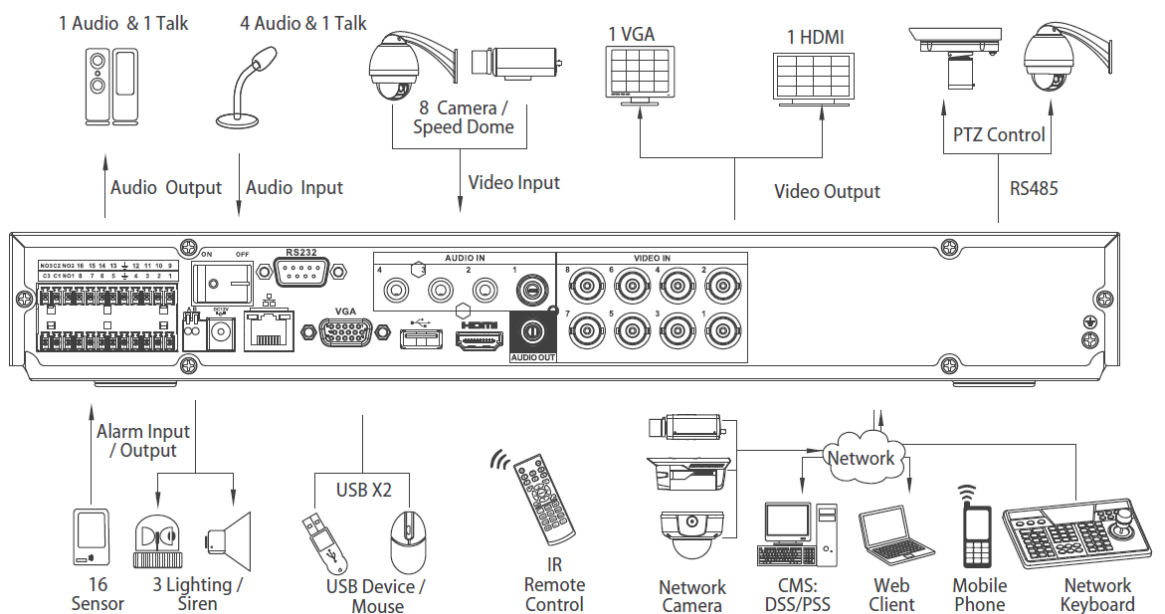

DH-HCVR7204/7208A-V2

	Next camera, Previous camera, Full screen, Repeat, Shuffle, Backup selection, Digital zoom
Backup Mode	USB Device/Internal SATA burner/Network
Network	
Ethernet	RJ-45 port (10/100M/1000M)
Network Functions	HTTP, IPv4/IPv6, TCP/IP, UPNP, RTSP, UDP, SMTP, NTP, DHCP, DNS, PPPOE, DDNS, FTP, IP Filter, SNMP, P2P
Max. User Access	128 users
Smart Phone	iPhone, iPad, Android, Windows Phone
Storage	
Internal HDD	2 SATA ports, up to 8TB
Auxiliary Interface	
USB Interface	2 ports (1 Rear), USB2.0
RS485	1 port, For PTZ control
General	
Power Supply	DC12V/5A
Power Consumption	15W(without HDD)
Working Environment	-10°C ~ +55°C / 10%~90%RH / 86~106kpa
Dimension(W×D×H)	1U, 375mm×285mm×55mm
Weight	2.35KG(without HDD)

System Connection

*Takes HCVR7208A-V2 as an example

Dahua Technology Co., Ltd.

1199' BinAn Road, Binjiang District, Hangzhou, China

Tel: +86-571-87688883

Fax: +86-571-87688815

Email: overseas@dahuatech.com

www.dahuatech.com