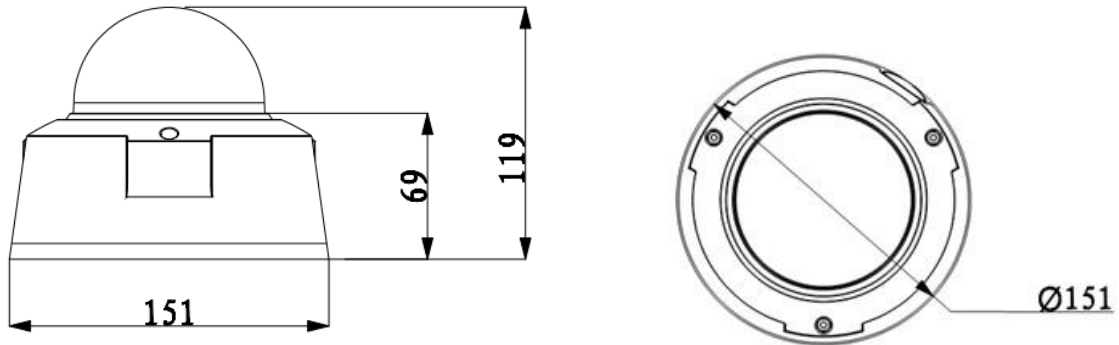

## Technical Specifications

<b>Model</b>	<b>IPC-HDBW8301</b>	
<b>Camera</b>		
Image Sensor	1/3" 3Megapixel Aptina CMOS	
Effective Pixels	2048(H)x1536(V)	
Scanning System	Progressive	
Electronic Shutter Speed	Auto/Manual 1/3~1/10000	
Min. Illumination	Color: 0. 1Lux/F1.2, B/W: 0.01Lux/F1.2; 0Lux/F1.2(IR on)	
S/N Ratio	More than 50dB	
Video Output	1 port	
<b>Camera Features</b>		
Max. IR LEDs Length	20m, Smart IR technology	
Day/Night	Auto(ICR)/Color/B/W	
Backlight Compensation	BLC / HLC / WDR (120dB)	
White Balance	Auto	
Gain Control	Auto/Manual	
Noise Reduction	3D	
Privacy Masking	Up to 4 areas	
EIS	Support	
Ultra Defog	Support	
<b>Lens</b>		
Focal Length	2.7 -12mm	
Max Aperture	F1.2	
Focus Control	Manual	
Angle of View	H: 91.2°~31.1°	
Lens Type	Manual/ Auto Iris(DC)	
Mount Type	Board-in Type	
<b>Video</b>		
Compression	H.264 / MJPEG	
Resolution	3M(2048×1536)/1080P(1920×1080) / 720P(1280×720) /D1(704×576) / CIF(352×288)	
Frame Rate	Main Stream	3M/1080P/720P(1~25/30fps)
	Sub Stream	D1/CIF(1 ~ 25/30fps)
	Third Stream	1080P/720P/D1(1 ~ 25/30fps)
Bit Rate	H.264: 32K ~ 8192Kbps	
ROI	Up to 4 areas	
<b>Audio</b>		
Compression	G.711a / G.711u	
Interface	1/1 channel In/Out	
<b>Intelligent Function</b>		
Smart detection	Tripwire	
	Intrusion	
	Scene change	

## Dimensions (mm)