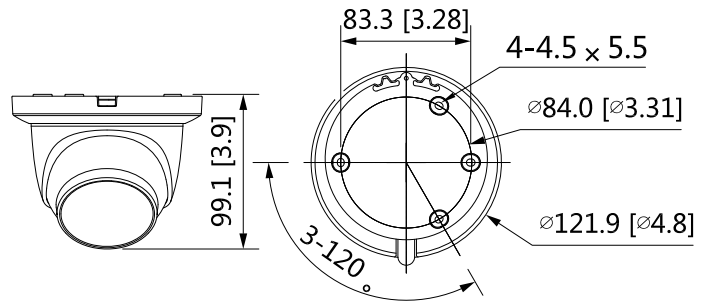

Accessories

Optional: