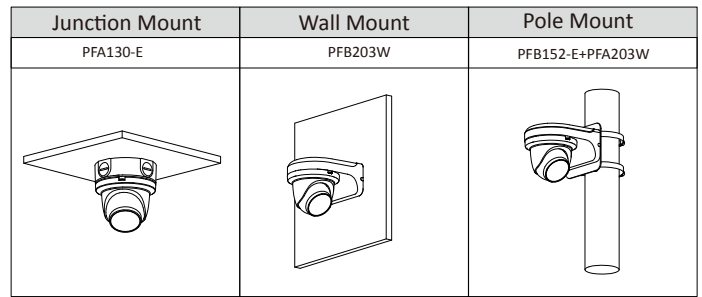

Ingress Protection	IP67
Structure	
Casing	Metal +Plastic
Dimensions	99.1 mm × Φ121.9 mm (3.9" × Φ4.8")
Net Weight	480 g (1.05 lb)
Gross Weight	660 g (1.45 lb)

Ordering Information

Type	Part Number	Description
4MP Camera	DH-IPC-HDW3441TMP-AS	4MP Lite AI IR Fixed focal Eyeball Network Camera,PAL
	DH-IPC-HDW3441TMN-AS	4MP Lite AI IR Fixed focal Eyeball Network Camera,NTSC
Accessories (optional)	PFA130-E	Junction Box
	PFB203W	Wall mount
	PFA152-E	Pole mount
	PFM321D	DC12V1A Power adapter
	LR1002-1ET/1EC	Single-port long reach ethernet over coax extender
	PFM900-E	Integrated mount tester
	PFM114	TLC SD card

Dimensions (mm[inch])