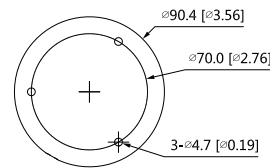

Dimensions (mm[inch])

Ordering Information

Type	Part Number	Description
4MP Camera	DH-IPC-HFW3441TP-ZAS	4MP Lite AI IR Vari-focal Bullet Network Camera,PAL
	DH-IPC-HFW3441TN-ZAS	4MP Lite AI IR Vari-focal Bullet Network Camera,NTSC
Accessories (optional)	PFA130-E	Junction Box
	PFA152-E	Pole Mount
	PFM321D	DC12V1A Power Adapter
	LR1002-1ET/1EC	Single-port Long Reach Ethernet Over Coax Extender
	PFM900-E	Integrated Mount Tester
	PFM114	TLC SD Card

Accessories

Optional: