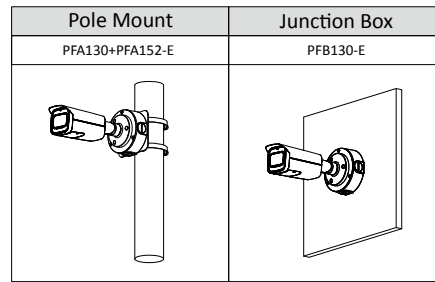

Day/Night	Auto(ICR)/Color/B/W
BLC	Yes
HLC	Yes
WDR	120 dB
White Balance	Auto/natural/street lamp/outdoor/manual/regional custom
Gain Control	Auto/Manual
Noise Reduction	3D DNR
Motion Detection	OFF/ON (4 areas, rectangular)
Region of Interest(Rol)	Yes (4 areas)
Smart IR	Yes
Image Rotation	0°/90°/180°/270° (Support 90°/270° with 1920 x 1080 resolution.)
Mirror	Yes
Privacy Masking	4 areas

Power Consumption	<9.8W
Environment	
Operating Conditions	-30°C to +60°C (-22°F to +140°F)/less than≤95%
Storage Conditions	-40°C to +60°C (-40°F to +140°F)
Ingress Protection	IP67
Structure	
Casing	Metal
Dimensions	244.1 mm × 79.0 mm × 75.9 mm (9.6" × 3.1" × 3.0") (L × W × H)
Net Weight	820 g (1.8lb)
Gross Weight	1090 g (2.4lb)