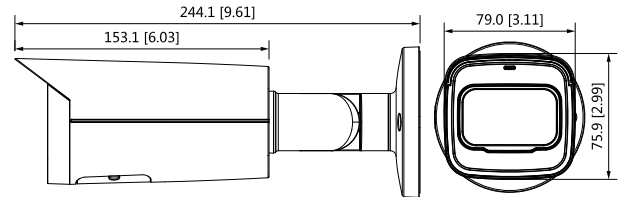

Dimensions (mm[inch])

Ordering Information

Type	Part Number	Description
4MP Camera	DH-IPC-HFW3441TP-ZAS	4MP Lite AI IR Vari-focal Bullet Network Camera,PAL
	DH-IPC-HFW3441TN-ZAS	4MP Lite AI IR Vari-focal Bullet Network Camera,NTSC
Accessories (optional)	PFA130-E	Junction Box
	PFA152-E	Pole Mount
	PFM321D	DC12V1A Power Adapter
	LR1002-1ET/1EC	Single-port Long Reach Ethernet Over Coax Extender
	PFM900-E	Integrated Mount Tester
	PFM114	TLC SD Card

Accessories

Optional: