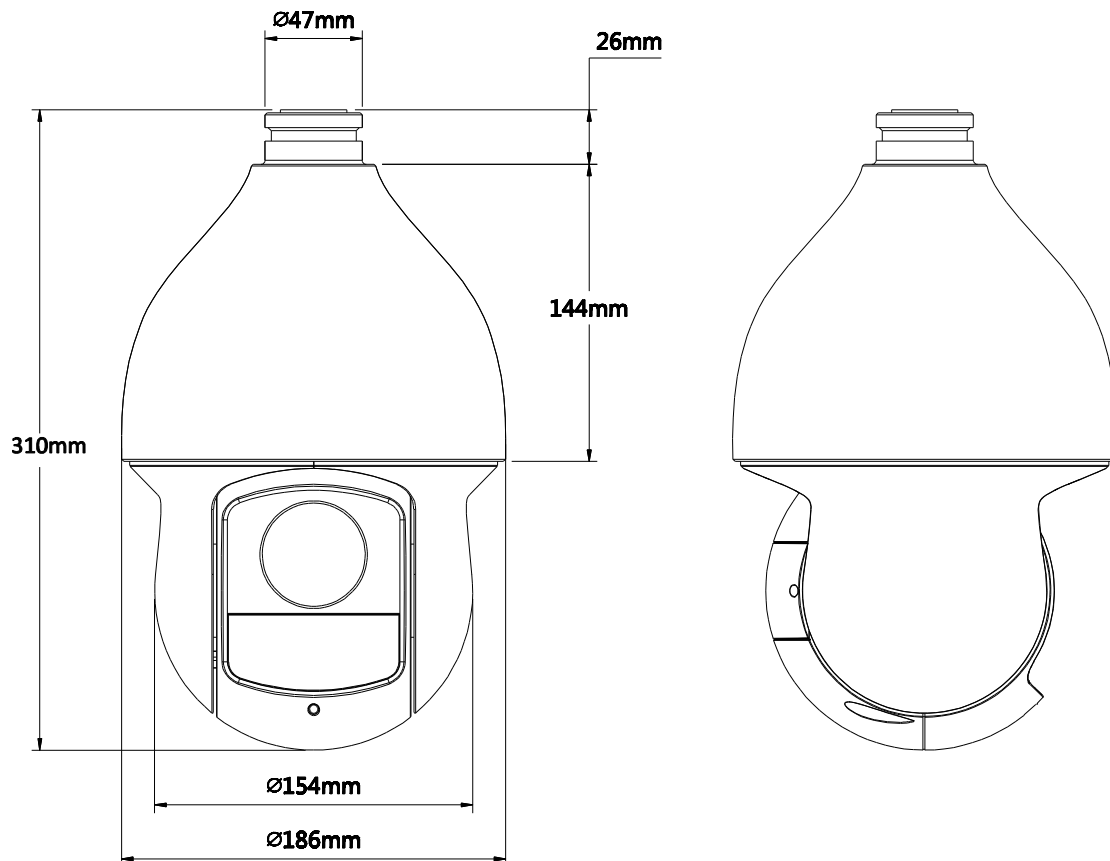

## DH-SD59212I/220I/230I-HC

IR Distance	100m
<b>Audio</b>	
Interface	1 channel In
<b>Auxiliary Interface</b>	
RS485	1
Alarm	2/1 channel In/Out
<b>General</b>	
Power Supply	AC24V/3A (±10%)
Power Consumption	12W, 25W (IR on)
Working Environment	-40°C ~ 70°C / Less than 90% RH
Ingress Protection	IP66
Dimensions	Φ186.0(mm) x 310(mm)
Weight	3.5Kg

### Dimensions (mm)