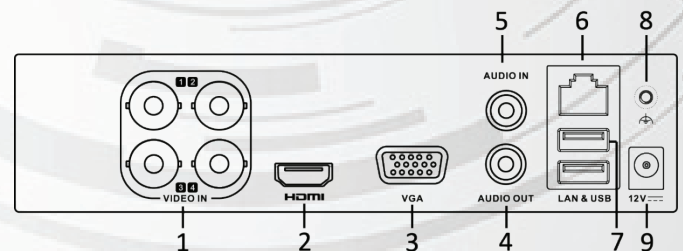

Physical Interfaces

DP-1204G-F1

The rear panel of DP-1208G-F1/DP-1216G-F1 provides 8/16 video input interfaces.

Index	Name
1	VIDEO IN
2	HDMI Interface
3	VGA Interface
4	AUDIO IN
5	AUDIO OUT
6	LAN Network Interface
7	USB Interface
8	GND
9	12VDC Power Input