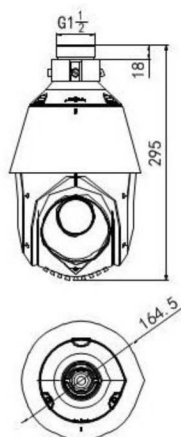

Dimensions

Unit:mm

Accessories