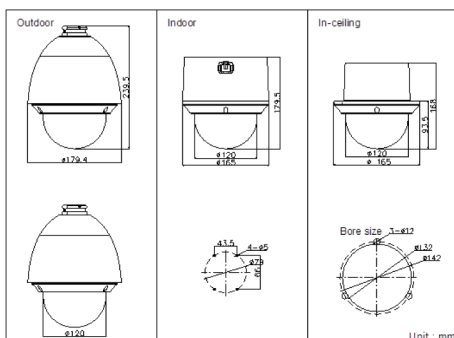

### 2MP Network PTZ Dome Kamera

Compact Sized

#### Dimensions