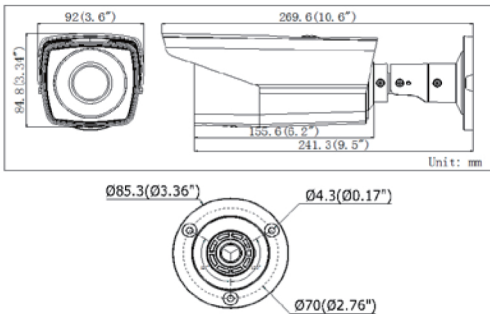

DP-22E16C2T-VFIR3

HD720P Outdoor Vari-focal IR Bullet Camera

TURBO HD

Key features

- HD720P Video Output
- Adopt HDTVI Technology
- True Day/Night, Smart IR
- 2.8 - 12mm vari-focal lens
- Up to 40m IR distance
- IP66 weatherproof

Dimensions

DP-22E16C2T-VFIR3	
Camera	
Image Sensor	1 / 3" Progressive Scan CMOS
Signal System	PAL / NTSC
Effective Pixels	1280(H)*720(V)
Min. Illumination	0.01 Lux @(F1.2,AGC ON), 0 Lux with IR
Shutter speed	1/25(1/30) s to 1/50,000 s
Lens	2.8-12mm @ F1.4
	Angle of view: 80° - 27.2°
Lens Mount	φ14
Day & Night	ICR
Synchronization	Internal synchronization
Video Frame Rate	720p@25fps/720p@30fps
HD Video Output	1 Analog HD output
S / N Ratio	More than 52dB
General	
Working Temperature / Humidity	-40 °C - 60 °C (-40 °F - 140 °F) Humidity 90% or less (non-condensing)
Power Supply	12V DC
Power Consumption	Max. 5W
Weather Proof Ratings	IP66
IR Range	Up to 40m
Dimensions	92 × 84.8 × 269.6mm(3.62" × 3.34" × 10.6")
Weight	1010g (2.23 lbs)