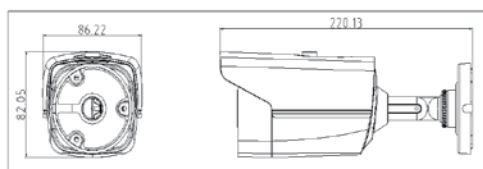

DP-22E16D1T-IT1 HD1080P EXIR Bullet Camera

TURBO HD

EXIR

Key features

- HD1080P Video Output
- Adopt HDTV Technology
- True Day/Night, Smart IR
- EXIR technology, 20 IR distance
- IP66 weatherproof
- OSD menu controlled via UTC

Dimensions

DP-22E16D1T-IT1	
Camera	
Image Sensor	2 MP CMOS Image Sensor
Signal System	PAL / NTSC
Effective Pixels	1930(H)*1088(V)
Min. Illumination	0.01 Lux @(F1.2,AGC ON), 0 Lux with IR
Shutter speed	1/25(1/30) s to 1/50,000 s
Lens	2.8mm, 3.6mm, 6mm optional
	Angle of View: 105.8°(2.8mm) 84.3°(3.6mm), 55.4°(6mm)
Lens Mount	M12
Angle Adjustment	Pan: 0 - 360°, Tilt: 0 - 90°, Rotation: 0 - 360°
Day & Night	ICR
Synchronization	Internal synchronization
Video Frame Rate	1080p@25fps/1080p@30fps
HD Video Output	1 Analog HD output
S / N Ratio	More than 52dB
Menu	
AGC	Support
D/N Mode	Color/ BW/ EXT
White Balance	Auto/ Manual
BLC	Support
Language	English/ Chinese
Function	Digital noise reduction, Mirror
General	
Working Temperature / Humidity	-40 °C – 60 °C (-40 °F – 140 °F) Humidity 90% or less (non-condensing)
Power Supply	12 VDC
Power Consumption	Max. 2.5W
Weather Proof Ratings	IP66
IR Range	Up to 20m
Communication	Up the coax Protocol: HIKVISION-C(Coaxitron)
Dimensions	86.22×82.05×220.13mm(3.39" ×3.23" ×8.67")
Weight	430 g (0.95 lb)