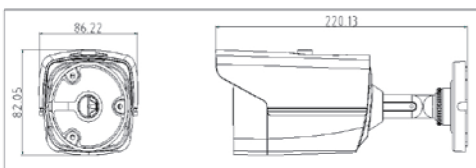

DP-22E16D1T-IT1/IT3/IT5

HD1080P EXIR Bullet Kamera

TURBO HD

EXIR

Key features

- HD1080P Video Output
- Adopt HDTV Technology
- True Day/Night, Smart IR
- EXIR technology, 20/40/80m IR distance
- IP66 weatherproof
- OSD menu controlled via UTC

Dimensions

	DP-22E16D1T-IT1	DP-22E16D1T-IT3	DP-22E16D1T-IT5
Camera			
Image Sensor	1 / 3" Progressive Scan CMOS	1 / 2.7" Progressive Scan CMOS	1 / 2.7" Progressive Scan CMOS
Signal System	PAL / NTSC		
Effective Pixels	1930(H)*1088(V)		
Min. Illumination	0.1 Lux @(F1.2,AGC ON), 0 Lux with IR		
Shutter speed	1/25(1/30) s to 1/50,000 s		
Lens	2.8mm	3.6mm (6mm optional)	3.6mm (6mm, 8mm, 12mm, 16mm optional)
	Angle of View: 90°(2.8mm)	Angle of View: 80°(3.6mm), 55.4°(6mm)	Angle of View: 80°(3.6mm), 55.4°(6mm), 41.6°(8mm), 26.6°(12mm), 20.6°(16mm)
Lens Mount	M12		
Angle Adjustment	Pan: 0 - 360°, Tilt: 0 - 90°, Rotation: 0 - 360°		
Day & Night	ICR		
Synchronization	Internal synchronization		
Video Frame Rate	1080p@25fps/1080p@30fps		
HD Video Output	1 Analog HD output		
S / N Ratio	More than 52dB		
Menu			
Camera ID	On/off (0-255)		
AGC	Support		
D/N Mode	Color/ BW/ Auto/ EXT		
White Balance	Auto/ User/ Push/ 8000K/ 6000K/ 4200K/ 3000K		
Privacy Mask	On/Off, maximum 2 zones		
Motion Detection	On/Off, maximum 4 zones		
BLC	Support		
Anti-flicker	On/off		
Language	English/ Chinese		
Function	Digital noise reduction, Mirror		
General			
Working Temperature / Humidity	-40 °C – 60 °C (-40 °F – 140 °F) Humidity 90% or less (non-condensing)		
Power Supply	12 VDC		
Power Consumption	Max. 3W		Max. 4.5W
Weather Proof Ratings	IP66		
IR Range	Up to 20m	Up to 40m	Up to 80m
Communication	Up the coax Protocol: HIKVISION-C(Coaxitron)		
Dimensions	86.22×82.05×220.13mm(3.39" ×3.23" ×8.67")		
Weight	430 g (0.95 lb)		