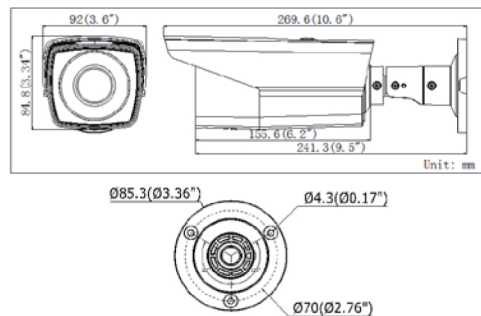

### Dimensions

DP-22E16D1T-VFIR3	
<b>Camera</b>	
Image Sensor	1 / 2.7" Progressive Scan CMOS
Signal System	PAL / NTSC
Effective Pixels	1930(H)*1088(V)
Min. Illumination	0.1 Lux @ (F1.2,AGC ON),0 Lux with IR 0.14 Lux @ (F1.4,AGC ON),0 Lux with IR
Shutter speed	1/25(1/30) s to 1/50,000 s
Lens	2.8-12mm @ F1.4 Angle of view: 102° - 35°
Lens Mount	φ14
Day & Night	ICR
Synchronization	Internal synchronization
Video Frame Rate	1080p@25fps/1080p@30fps
HD Video Output	1 Analog HD output
S / N Ratio	More than 52dB
<b>Menu</b>	
Camera ID	On/off (0-255)
AGC	Support
D/N Mode	Color/ BW/ Auto/ EXT
White Balance	Auto/ User/ Push/ 8000K/ 6000K/ 4200K/ 3000K
Privacy Mask	On/ Off, maximum 2 zones
Motion Detection	On/ Off, maximum 4 zones
BLC	Support
Anti-flicker	On/off
Language	English/ Chinese
Function	Digital noise reduction, Mirror
<b>General</b>	
Working Temperature / Humidity	-40 °C - 60 °C (-40 °F - 140 °F) Humidity 90% or less (non-condensing)
Power Supply	12 VDC ; -A: 12 VDC, 24 VAC
Power Consumption	Max. 5W
Weather Proof Ratings	IP66
IR Range	Up to 40m
Communication	Up the coax Protocol: HIKVISION-C(Coaxitron)
Dimensions	92 × 84.8 × 269.6mm(3.62" × 3.34" × 10.6")
Weight	690g (1.52 lbs)