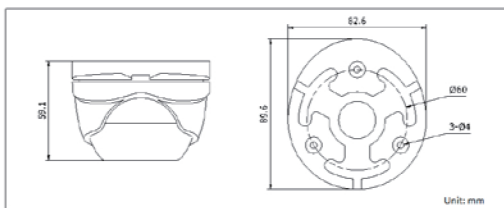

DP-22E56C2T-IRM

HD720P IR Turret Kamera

TURBO HD

Key features

- HD720P Video Output
- Adopt HDTV Technology
- True Day/Night
- DNR, Smart IR
- 20m IR distance
- IP66 weatherproof

Dimensions

DP-22E56C2T-IRM	
Camera	
Image Sensor	1/3" Progressive Scan CMOS
Effective Pixels	1280(H)*720(V)
Min. Illumination	0.01 Lux @(F1.2,AGC ON), 0 Lux with IR
Shutter Time	1/25(1/30) s to 1/50,000 s
Lens	3.6mm (2.8mm, 6mm optional)
	Angle of View: 76.88°(3.6mm), 99.73°(2.8mm), 50.1°(6mm)
Lens Mount	M12
Angle Adjustment	Pan: 0 - 360°, Tilt: 0 - 90°, Rotation: 0 - 360°
Day & Night	ICR
Synchronization	Internal synchronization
Video Frame Rate	720p@25fps/720p@30fps
HD Video Output	1 Analog HD output
CVBS Output	1Vp-p Composite Output(75Ω/BNC)
S/N Ratio	More than 52dB
General	
Working Temperature/ Humidity	-40 °C - 60 °C (-40 °F - 140 °F) Humidity 90% or less (non-condensing)
Power Supply	12 VDC
Power Consumption	Max. 3.5W
Weather Proof Ratings	IP66
IR Range	Up to 20m
Dimensions	89.6 × 59.1 mm (3.53" × 2.33")
Weight	400 g (0.88 lb)