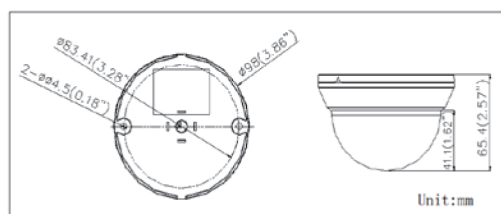

### Dimensions

DP-22E56D1T-IRMM	
<b>Camera</b>	
Image Sensor	1 / 3" Progressive Scan CMOS   1 / 2.7" Progressive Scan CMOS
Signal System	PAL / NTSC
Effective Pixels	1930(H)*1088(V)
Min. Illumination	0.1 Lux @ (F1.2,AGC ON),0 Lux with IR
Shutter speed	1/25(1/30) s to 1/50,000 s
Lens	2.8mm   3.6mm (6mm optional)
	Angle of View: 90°(2.8mm)   Angle of View: 80°(3.6mm), 55.4°(6mm)
Lens Mount	φ14
Angle Adjustment	Pan: 0 - 350°, Tilt: 0 - 70°
Day & Night	ICR
Synchronization	Internal synchronization
Video Frame Rate	1080p@25fps/1080p@30fps
HD Video Output	1 Analog HD output
S / N Ratio	More than 52dB
<b>Menu</b>	
Camera ID	On/off (0-255)
AGC	Support
D/N Mode	Color/ BW/ Auto/ EXT
White Balance	Auto/ User/ Push/ 8000K/ 6000K/ 4200K/ 3000K
Privacy Mask	On/ Off, maximum 2 zones
Motion Detection	On/ Off, maximum 4 zones
BLC	Support
Anti-flicker	On/off
Language	English/ Chinese
Function	Digital noise reduction, Mirror
<b>General</b>	
Working Temperature / Humidity	-40 °C - 60 °C (-40 °F - 140 °F) Humidity 90% or less (non-condensing)
Power Supply	12V DC
Power Consumption	Max. 2.5W
IR Range	Up to 20m
Communication	Up the coax Protocol: HIKVISION-C(Coaxitron)
Dimensions	Φ 98 x 65.4 mm (Φ 3.86" x 2.57")
Weight	130 g (0.29 lb)