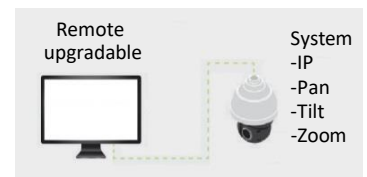

All Systems (P/T/Z/IP) are Remote Upgradable

721/821 PTZ is remote upgradable for its software systems, including IP system, pan, tilt and zoom block. With this feature, the maintenance costs can be greatly reduced and new features can be added instantly.