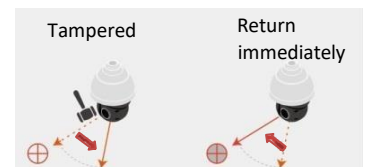

Servo Feedback

721/821 PTZ features Servo Feedback technology. When encountering external force, such as vandalism, or environmental vibration, the PTZ can immediately return to its original position.