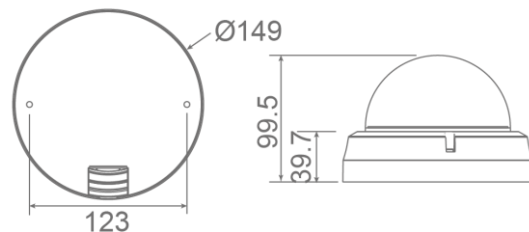

■ Key Features

- Progressive Scan CMOS Sensor
- Dual Streaming- Full HD 1080P Real Time + D1 Real Time
- Quad Streams Compression- H.264 Baseline / Main / High Profile + MJPEG
- Multi-language Support
- Tampering Alarm
- Remote Zoom & Focus (Motorized Lens)*
- Wide Dynamic Range
- Motion Detection
- Privacy Masks
- Smart Picture Quality / 3D Noise Reduction
- Vertical View Mode (Image rotation by 90 degrees)
- Smart IR Mode
- Network Failure Detection
- Day/Night (ICR)
- IR LED Module (working distance up to 25 m)*
- microSD Support
- BNC analog output
- Weatherproof (IP66 International)
- High Power PoE (PoE+)
- ONVIF Support