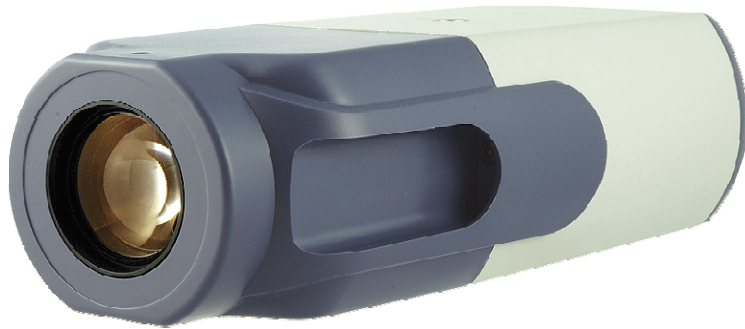

Dynacolor NH073 Zoom camera

Item		NH073
Camera		
Image Sensor		Sony Progressive CMOS
Picture Elements		1920(H) x 1080(V)
Minimum Illumination (10X)	Color	0.2 lux @ F 1.6
	B/W	0.02 lux @ F1.6
Shutter Speed		1~ 1/10000 sec.
White Balance		Manual / ATW / Auto
Lens		
Lens		10x/18x Optical Zoom, Auto Focus
10X	Focal Length	4.95 ~ 49.5 mm
	F number	F1.6(Wide); F2.0(Tele)
18X	Focal Length	4.7 ~ 84.6 mm
	F number	F1.6(Wide); F2.8(Tele)
Operation		
Video Compression		H.264/MJPEG
Video Streaming		Simultaneous
Resolution	H.264	Full HD 1080p/HD
	MJPEG	Full HD 1080p/HD
Frame Rate		Real-time (25/30 fps)
Image Setting	Brightness	Manual
	Exposure	Auto / Manual
	Sharpness	Manual
	Contrast	Manual
	White Balance	Auto / Manual
	Saturation	Manual
	Hue	Manual
	Digital Zoom	Support
	WDR	On/Off
	3D Noise Reduction	On/Off
	Motion detection	On/Off
	Privacy Mask	On/Off

	Privacy Mask Type	Transparent, Color
	ICR	Auto/On/Off
Audio	Two-way Audio	Line out, Line in/mic in
	Compression	G.711/G.726
Alarm	Input	5V 10k Ω pull up
	Output	Photo Relay Output 300VDC/AC
Event Notification		HTTP, FTP, SMTP
Multiple Languages		English, French, German, Italian,
Network		
Interface		10/100Mbps Ethernet (RJ-45)
Protocol		IPv4/v6, TCP/IP, UDP, RTP, RTSP, HTTP, HTTPS, ICMP, FTP,
Password Levels		User and Administrator
Security		HTTPS, IP Filter
Internet Browser		Internet Explorer (6.0+), Chrome,
User Account		20
Mechanical		
Connectors	Power	3 pins terminal block
	Ethernet	RJ-45
	Micro SD	SDHC support
	Audio	Stereo phone jack, \varnothing 3.5mm
	Alarm In/Out	4 pins terminal block
	Analog Video	1.0 Vp-p / 75 Ω , BNC
	RS-485	D+ D-
LED Indicator		Power, Link, ACT
General		
Operating Temperature		0 $^{\circ}$ C ~ 40 $^{\circ}$ C
		Humidity: 10% to 90%, No
Power Source		DC12V/AC24V/PoE
Power Consumption	10X	6W (500mA)
Regulatory		CE, FCC, RoHS Compliant
Dimension	10X	165 x 80 x 51.6 mm (L x W x H)
Weight	10X	360 g (0.80 lbs)