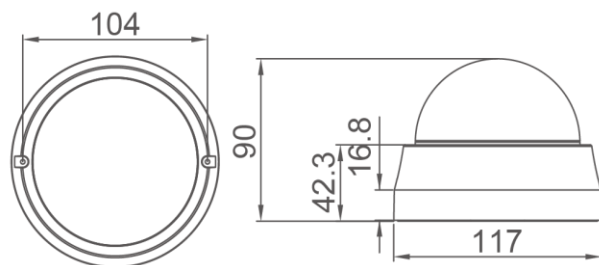

■ Key Features

- Sony Progressive Scan CMOS Sensor
- Quad Streams Support
- Dual Streams- Full HD 1080P Real-time + D1 Real-time
- Quad Stream Compression- H.264 Baseline / Main / High Profile + MJPEG
- Multi-language Support
- Tampering Alarm
- Wide Dynamic Range
- Motion Detection
- Privacy Masks
- Smart Picture Quality / 3D Noise Reduction
- Network Failure Detection
- True Day/Night (ICR)
- IR LED Module (working distance up to 25 m)*
- Weatherproof (IP66 International)*
- microSD Support
- ONVIF Support