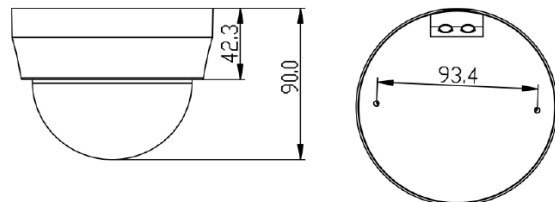

DynaHawk™ XM Series

Full HD Multiple Streams Ultra-WDR Mini Dome Camera

The Full HD Multiple Streams Ultra-WDR Mini Dome IP Camera is an easy setup camera with PoE supported to reduce complicate cabling without sacrificing performance. Quad Streams Compression (H.264 Baseline / Main / High Profile + MJPEG) are supported for efficient bandwidth and storage management. The H.264 encoder performance is up to 1080P 60 fps. Also, the product series can supply Dual Full HD 1080P Real-time streaming. With more computing power, the IP camera could provide more flexibility for users and system managers. The camera also supports Shutter WDR function, which can provide high quality images under extreme light contrast or light changing scenarios.

Key Features

- Sony Progressive Scan CMOS Sensor
- 1.3M / 2M Resolution*
- Quad Streams Support
- Dual Streams- Full HD 1080P Real-time + Full HD 1080P Real-time
- Quad Stream Compression- H.264 Baseline / Main / High Profile + MJPEG
- Multi-language Support
- Tampering Alarm
- Ultra Dynamic Range
- Motion Detection
- Privacy Masks
- 3D / 2D Noise Reduction
- Network Failure Detection
- Day/Night (ICR)
- IR LED Module (working distance up to 25 m)*
- Digital Image Stabilizer (DIS)
- BNC Analog Output*
- Weatherproof (IP66 International)*
- microSD Support
- ONVIF Support