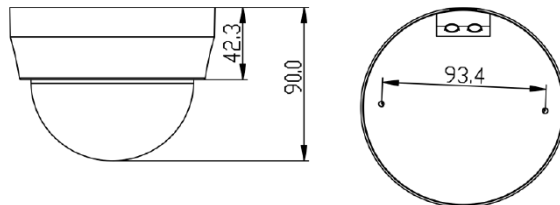

Key Features

- Sony Progressive Scan CMOS Sensor 4M / 3M Resolution
- Multi-exposure HDR (Multi-exposure Sensors is required)*
- Low Latency Streaming
- Low Power Consumption on Encoding
- Quad codec support (H.264 Baseline / Main Profile / High Profile / SVC + MJPEG)
- Quad Streams Support
- Tampering Alarm
- Motion Detection
- Text Overlay and Privacy Masks
- 3D Motion Compensated Noise Reduction (MCTF)
- Network Failure Detection
- True Day/Night Function (ICR)
- IR LED Module support (working distance up to 40m) *
- Weatherproof (IP66 International)*
- 64GB micro SD Card support
- ONVIF Profile S Support