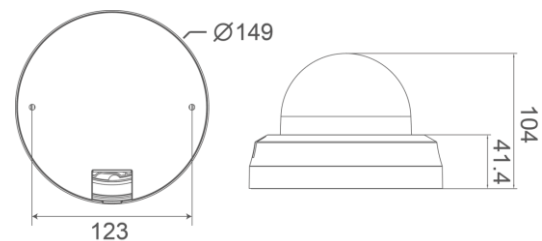

DynaHawk™ ZA Series - Ultra High Definition Compact Dome IP Camera

Camera		ZZSD-A	Z2V6-A
Image Sensor		1/2.8" Sony Progressive CMOS	1/3" Progressive CMOS
Effective Pixels		3M (2048x1536)	4M (2688x1520)
Minimum Illumination	Color	TBD	TBD
	B/W	TBD	TBD
Shutter Speed		1 - 1/10000 sec.	
Lens			
Lens		Vari-focal /Motorized	Vari-focal /Motorized
Focal Length		3-10.5 mm	3-10.5 mm
F Number		F 1.4	F 1.4
FOV		° (Wide); ° (Tele)	° (Wide); ° (Tele)
Operation			
Multiple Languages		English / French / German / Italian / Japanese / Korean / Portuguese / Russian / Simplified Chinese / Spanish / Traditional Chinese	
Image Setting	Iris Control*	DC Iris / P-iris	
	Backlight Compensation	On/Off	
	White Balance	Auto / Manual / ATW / Indoor / Outdoor	
	Noise Reduction 3D	Low / Middle / High / Off (w/ Motion Compensation)	
	Wide Dynamic Range	Shutter WDR On / Off	
	Privacy Mask	On/Off	
	Brightness	Manual	
	Exposure	Auto / Manual	
	Sharpness	Manual	
	Contrast	Manual	
	Saturation	Manual	
	Hue	Manual	
	Digital Zoom	Support	
	Motion Detection	On / Off / By Schedule	
	Privacy Mask Type	Color	
	ICR	Auto / On / Off / Smart	
	ICR + IR LED*	Auto / LED On / LED Off / Smart IR / Light Sensor	
Tampering Alarm	On / Off / By Schedule		
Digital Image Stabilization	On/Off		
Audio	Two-way Audio	Line in / Line Out	
	Compression	G.711/G.726	
Network			
Interface		RJ-45, 1Gbps Ethernet	
Video Compression		MJPEG / H.264 (MPEG-4 Part 10/AVC) Baseline / Main Profile / High Profile / SVC	
Video Streaming	Dual Streams	H.264 3M @25/30 fps + H.264 SXGA @25/30 fps Note: 1 of the 2M or under streamings can be MJPEG	H.264 4M @25/30 fps + H.264 SVGA @25/30 fps Note: 1 of the 2M or under streamings can be MJPEG
	Quad Streams	H.264 3M @25/30 fps + H.264 720P @25/30 fps + H.264 D1 @25/30 fps + H.264 CIF @25/30 fps Note: 1 of the 2M or under streamings can be MJPEG	H.264 4M @25/30 fps + H.264 VGA @25/30 fps + H.264 CIF @25/30 fps + H.264 CIF @25/30 fps Note: 1 of the 2M or under streamings can be MJPEG
Video Resolution	H.264	3M (2048x1536) / Full HD 1080P / SXGA / 720P / XGA / SVGA / D1 / VGA / CIF / QVGA	4M (2688x1520) / Full HD 1080P / SXGA / 720P / XGA / SVGA / D1 / VGA / CIF / QVGA
	MJPEG	MJPEG - Full HD 1080P / SXGA / 720P / XGA / SVGA / D1 / VGA / CIF / QVGA	
Protocol		IPv4/v6, TCP/IP, UDP, RTP, RTSP, HTTP, HTTPS, ICMP, FTP, SMTP, DHCP, PPPoE, UPnP, IGMP, SNMP, QoS, ONVIF	
Security		HTTPS / IP Filter / IEEE 802.1X	
Alarm	Input	1 Set 5V 10kΩ pull up	
	Output	1 Set Photo Relay Output 300V DC/AC	
Event Notification		HTTP / FTP / SMTP	
Micro SD		microSDHC 32GB support	
Supported Web Browser		Internet Explorer (6.0+) / Chrome / Firefox / Safari	
User Account		20	
Password Levels		User and Administrator	
Mechanical			
Built-in IR Illuminator*	Working Distance	up to 40 m	
	Wavelength	850 nm	
	Number of LEDs	6	
LED Indicator		Power / Link / ACT	
Connectors	Alarm	4 of 9 Pin Terminal Block	
	Power	2 Pin Terminal Block (male)	
	Ethernet	RJ-45	
	Analog Video	1.0 Vp-p / 75 Ω, BNC	
Audio*		5 of 9 Pin Terminal Block	
General			
Operating Temperature		-10° C - 50° C (14° - 122° F) w/Heater, powered by DC12V/AC24V/PoE: -40° C - 50° C (-40° - 122° F)	
Humidity		10% - 90%, No Condensation	
Weatherproof Standard*		IP66	
Dimension		ø149 x 104 mm	
Weight		500 g (1.1 lb)	
Power Source		DC 12V / AC 24V / PoE	
Power Consumption	System	TBD	TBD
	LED		TBD
	Heater		TBD
Regulatory		CE / FCC	