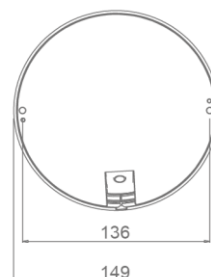

## Multiple Streams Ultra High Definition Fisheye IP Camera

The Multiple Streams Ultra High Definition Fisheye IP Camera is a high resolution surveillance solution features 180° panoramic view (wall mount) or 360° panoramic view (ceiling mount) without blind spots. The fisheye camera supports 6 Megapixels resolution streaming at 30 fps which allows the videos to be viewed smoothly. Furthermore, the embedded 180° wall and 360° ceiling mounting selections plus multiple display modes allow Z8 to provide flexible use in locations such as transportations, shopping mall and warehouse, etc.

Unit: (mm)