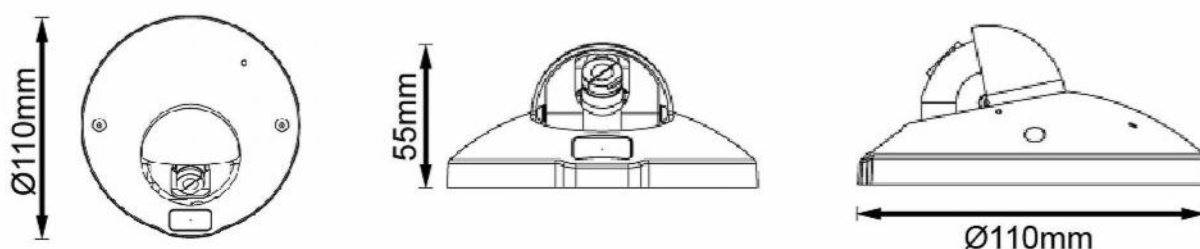

## 2-Megapixel Indoor IR IP Micro Dome Camera

### Features:

- 2-Megapixel CMOS sensor
- 15fps @ 1600 x 1200 resolution
- Day & Night function with built-in IR cut filter
- Built-in 24V POE input for data and power transmitting
- Built-in IR illuminator, effective up to 5 meters
- Supports H.264 dual streams
- Supports adaptive frame rate streaming
- 2D / 3D noise reduction
- Stylish and compact housing design

### Dimension:

## 2-Megapixel Indoor IR IP Micro Dome Camera

SYSTEM SPECIFICATION	
System	ALTERA Cyclone IV, 8MB Flash ROM, 128MB DDRIII
Compression	H.264
Resolution	Main Stream: 1600x1200, Sub Stream: 640x400
Frame Rate	15 fps at all resolutions
Image Sensor	1/3.2" 2Megapixel CMOS sensor
Lens	3.6mm@F1.8
Minimum Illumination	0 Lux (IR On)
IR Illuminators	up to 5 meters
IMAGE SETTINGS	
Day / Night mode	ICR (Removable IR-cut filter) for day & night vision
Image Adjustment	Brightness, Contrast, Saturation, Gain Control (x3.5)
Image Orientation	Flip, Mirror, 180° Rotation
EVENT	
Trigger	Motion detection
Action	Email, Buzzer, Pop-up Channel
NETWORK	
Ethernet	10/ 100 Base-T
Protocols	IPv4, HTTP, SMTP, DHCP, NTP, TCP/IP, UPnP, DNS, DDNS, PPPoE
POWER SUPPLY	
DC Adapter (Optional)	DC 5V
PoE	by Dynacom DN408
OPERATING ENVIRONMENT	
Temperature	0°C ~ 45°C (32°F~113°F)
Humidity	0% ~ 90% (non-condensing)
APPEARANCE	
SD Card	Up to 32 GB
Dimension	Ø110mm x 55mm
Weight	190 Grams
Connectors	RJ45 Ethernet connector
	5V DC Jack
CLIENT SYSTEM	
Mobile App	MobileViewHD (iOS/Android)
NVR	Dynacom DN408