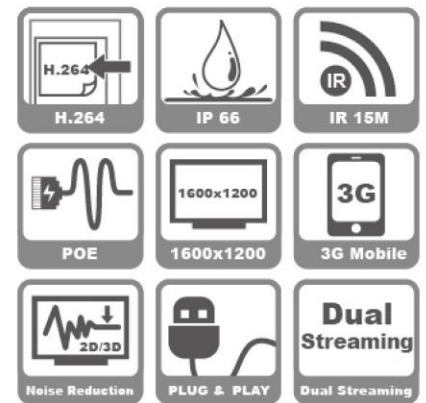

## Features:

- 2 Megapixel CMOS Sensor
- Max. 1600 x 1200 @ 15 FPS
- Dual-streaming (2M + 640x400)
- Plug & Play Easy Installation
- Support PoE function
- All 3G Mobile Supported ( iOS / Android)
- 2D + 3D Noise Reduction
- Max. Sense-up 3.5x (Default 2x)
- Day and night function with built-in IR cut filter
- Built-in IR illuminators, IR working distance up to 15M

## 2 Megapixel Outdoor IR 15M Bullet IP Camera

Model	WQ24	WQ26	WQ28
<b>SYSTEM SPECIFICATION</b>			
System	ALTERA Cyclone IV, 8MB Flash ROM, 128MB DDRIII		
Compression	H.264		
Resolution	Main Stream: 1600x1200, Sub Stream: 640x400		
Frame Rate	15 fps at all resolutions		
Image Sensor	1/3.2" 2Megapixel CMOS sensor		
Lens	3.6mm@F1.8	6mm@F1.8	3.8mm@F2.0
Minimum Illumination	0 Lux (IR On)		
IR Illuminators	Up to 15 meters		
<b>IMAGE SETTINGS</b>			
Day / Night mode	ICR (Removable IR-cut filter) for day & night vision		
Image Adjustment	Brightness, Contrast, Saturation, Gain Control (x3.5)		
Image Orientation	Flip, Mirror, 180° Rotation		
<b>EVENT</b>			
Trigger	Motion detection, Video Loss		
Action	Email, Buzzer, Pop-up Channel		
<b>NETWORK</b>			
Ethernet	10 / 100 Base-T		
Protocols	IPv4, HTTP, SMTP, DHCP, NTP, TCP/IP, UPnP, DNS, DDNS, PPPoE		
<b>POWER SUPPLY</b>			
DC Adapter (Optional)	DC 5V, Max: 4W		
PoE	by UN65 series NVR, Max: 4.5W		
<b>OPERATING ENVIRONMENT</b>			
Temperature	0°C ~ 40°C (32°F~104°F)		
Humidity	0% ~ 90% (non-condensing)		
<b>APPEARANCE</b>			
SD Card	Up to 32 GB		
Dimensions (L x W x H)	111.8mm x 67.4mm (with sunshield), Ø61		
Weight	415 Grams (without stand)		
Connectors	RJ45 Ethernet connector		
	5V DC Jack		
<b>CLIENT SYSTEM</b>			
Mobile App	MobileViewHD ( iOS/Android )		
NVR	UN65 series		