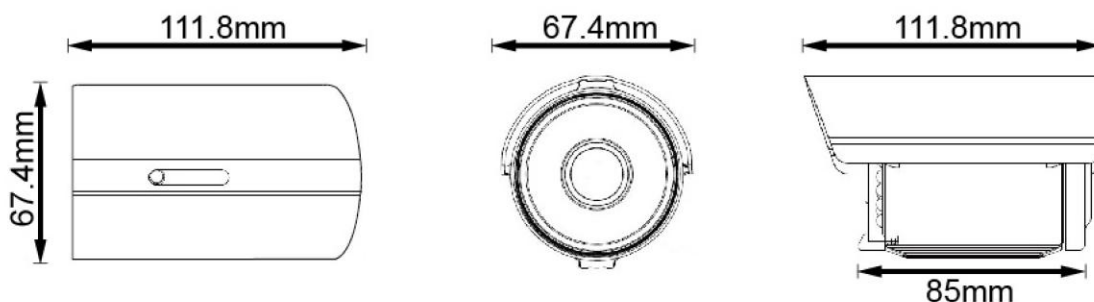

## Features:

- 2 Megapixel CMOS Sensor
- Max. 1600 x 1200 @ 15 FPS
- Dual-streaming (2M + 640x400)
- Plug & Play Easy Installation
- Support PoE function
- All 3G Mobile Supported ( iOS / Android)
- 2D + 3D Noise Reduction
- Max. Sense-up 3.5x (Default 2x)
- Day and night function with built-in IR cut filter
- Built-in IR illuminators, IR working distance up to 15M

## Dimension:

## 2 Megapixel Outdoor IR 15M Bullet IP Camera

Model	WQ24	WQ26	WQ28
<b>SYSTEM SPECIFICATION</b>			
System	ALTERA Cyclone IV, 8MB Flash ROM, 128MB DDRIII		
Compression	H.264		
Resolution	Main Stream: 1600x1200, Sub Stream: 640x400		
Frame Rate	15 fps at all resolutions		
Image Sensor	1/3.2" 2Megapixel CMOS sensor		
Lens	3.6mm@F1.8	6mm@F1.8	3.8mm@F2.0
Minimum Illumination	0 Lux (IR On)		
IR Illuminators	Up to 15 meters		
<b>IMAGE SETTINGS</b>			
Day / Night mode	ICR (Removable IR-cut filter) for day & night vision		
Image Adjustment	Brightness, Contrast, Saturation, Gain Control (x3.5)		
Image Orientation	Flip, Mirror, 180° Rotation		
<b>EVENT</b>			
Trigger	Motion detection, Video Loss		
Action	Email, Buzzer, Pop-up Channel		
<b>NETWORK</b>			
Ethernet	10 / 100 Base-T		
Protocols	IPv4, HTTP, SMTP, DHCP, NTP, TCP/IP, UPnP, DNS, DDNS, PPPoE		
<b>POWER SUPPLY</b>			
DC Adapter (Optional)	DC 5V, Max: 4W		
PoE	by UN65 series NVR, Max: 4.5W		
<b>OPERATING ENVIRONMENT</b>			
Temperature	0°C ~ 40°C (32°F~104°F)		
Humidity	0% ~ 90% (non-condensing)		
<b>APPEARANCE</b>			
SD Card	Up to 32 GB		
Dimensions (L x W x H)	111.8mm x 67.4mm (with sunshield), Ø61		
Weight	415 Grams (without stand)		
Connectors	RJ45 Ethernet connector		
	5V DC Jack		
<b>CLIENT SYSTEM</b>			
Mobile App	MobileViewHD ( iOS/Android )		
NVR	UN65 series		