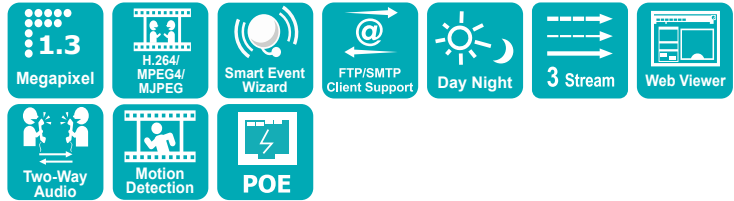

EAN900

1.3 Megapixel Day/Night IP Box Camera

nevio Series

Features

- H.264/PJEG-4/MJPEG digital signal output with up to 15 FPS at 1280x1024
- H.264/MPEG4/MJPEG output for simultaneous live monitoring and high resolution recording
- 12VDC and Power Over Ethernet (PoE) IEEE 802.3af
- BNC test monitor output for the convenience of quick focus and diagnostics right at the camera site
- Built-in SD memory card slot for local storage (supports SDHC)
- Smart Wizard settings for various event & schedule recordings

Specifications

Part Number	EAN900
Pickup Device	1/3" Progressive scan CMOS 1.3 Megapixel
Effective Pixels	1280 (H) x 1024 (V)
Sensitivity	0.5 Lux/F=1.2
Day/Night	Yes with ICR module
Lens	Optional C/CS mount, manual/DD control supported
Video Output	BNC socket, composite 1.0Vp-p/75 ohm
Video Resolution	NTSC : SXGA (1280X1024), SWXGA (1280 X960), 720P (1280x720), VGA (640x480)
Video Compression	H.264/MPEG4/MJPEG
Video Quality	8 levels adjustable
Frame Rate	up to 15 FPS in 1280x1024
Interface	10Base-T/100Base-TX auto-negotiation, FJ-45 socket. Supports MDI/MDI-X auto cross function
Supported Protocols	HTTP, TCP/IP, FTP, SMTP, DHCP, DNS, DDNS, NTP
Bandwidth Control	Min. 64 k bit per sec. adjustable
Max Client Limit	32 clients simultaneously
Power Over Ethernet	Yes (PoE 802.3af)
Alarm Input	1
Alarm Output	1
Audio In/Out	Built-in mic, and option 3.5mm mono line input/ line out
Operation Mode	Two-way audio
Event Trigger	Alarm Input, Manual Trigger, Motion Detection and Schedule Recording
Notification	Trigger alarm output, email notification, upload video to FTP, record video to SD card, record video to PC and network alarm
Pre/Post Alarm Buffer	48MB RAM reserved for pre-alarm (record up to 120 sec.)
SD Card	Supports SD and SDHC for local storage
Power Supply	12VDC & PoE
Power Consumption	4.5W max. (12VDC)
Weight	1.21 lbs
Dimension	5.35" x 2.72" 2.22"
Operating Temp	0°C- 40°C/ 32°F - 104°F
Humidity	<90% not condensing
Certifications	CE, FCC, RoHS