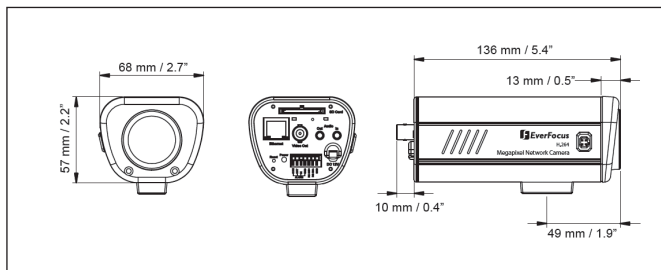

Specifications

Part Number	EAN900
Pickup Device	1/3" Progressive scan CMOS 1.3 Megapixel
Effective Pixels	1280 (H) x 1024 (V)
Sensitivity	0.5 Lux/F=1.2
Day/Night	Yes with ICR module
Lens	Optional C/CS mount, manual/DD control supported
Video Output	BNC socket, composite 1.0Vp-p/75 ohm
Video Resolution	NTSC : SXGA (1280X1024), SWXGA (1280 X960), 720P (1280x720), VGA (640x480)
Video Compression	H.264/MPEG4/MJPEG
Video Quality	8 levels adjustable
Frame Rate	up to 15 FPS in 1280x1024
Interface	10Base-T/100Base-TX auto-negotiation, FJ-45 socket. Supports MDI/MDI-X auto cross function
Supported Protocols	HTTP, TCP/IP, FTP, SMTP, DHCP, DNS, DDNS, NTP
Bandwidth Control	Min. 64 k bit per sec. adjustable
Max Client Limit	32 clients simultaneously
Power Over Ethernet	Yes (PoE 802.3af)
Alarm Input	1
Alarm Output	1
Audio In/Out	Built-in mic, and option 3.5mm mono line input/ line out
Operation Mode	Two-way audio
Event Trigger	Alarm Input, Manual Trigger, Motion Detection and Schedule Recording
Notification	Trigger alarm output, email notification, upload video to FTP, record video to SD card, record video to PC and network alarm
Pre/Post Alarm Buffer	48MB RAM reserved for pre-alarm (record up to 120 sec.)
SD Card	Supports SD and SDHC for local storage
Power Supply	12VDC & PoE
Power Consumption	4.5W max. (12VDC)
Weight	1.21 lbs
Dimension	5.35" x 2.72" 2.22"
Operating Temp	0°C- 40°C/ 32°F - 104°F
Humidity	<90% not condensing
Certifications	CE, FCC, RoHS

Dimensions: mm/in

Ordering Info

Note: Lens Sold Separately

EAN900: IP Box, 1.3MP