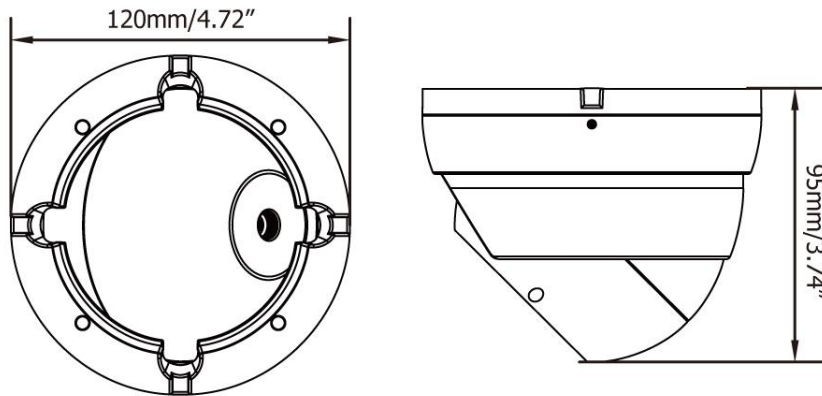

EBN368

3-Megapixel IR & WDR,
Outdoor Ball Network Camera

ONVIF

Features

- SONY Progressive Scan CMOS sensor
- Astounding image quality from the 3.6mm lens
- True Wide Dynamic Range Function (120dB)
- Provides True Day/Night functionality with automatic IR filter operation
- Extended IR range up to 30m / 100ft. with 36 LEDs (Depending on scene IR reflectivity)
- Multi-streaming from H.265 / H.264
- Weather proof IP66-rated
- The flexible angle viewing with its 3-Axis rotation design allows wall or ceiling mounting
- Special design, easy installation and operation
- Supports Motion Detection & Email Notification
- Supports live monitoring of video from mobile devices via MobileFocus / MobileFocus plus Apps (iOS & Android)
- Supports Power over Ethernet / 12VDC
- Low light
- Two-way audio
- Supports Alarm I/O
- Supports RS-485 (reserved)
- EverFocus Genie XMS CMS
- ONVIF profile S compliant

Dimensions

Optional Accessories

Brackets

PBOX-A32

Junction Box

Apple White

119.2 x 38mm / 4.7" x 1.5" (D) x (H)

- High-strength Aluminum for better protection against damage.
- Spray painted surface to protect the bracket from corrosion and rust.