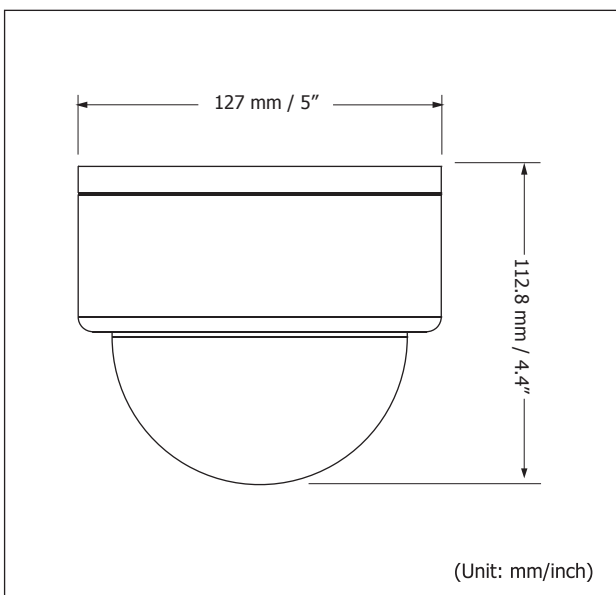

Dimensions

Specifications

CAMERA	
Pickup Device	1/3" Sony Super HAD Interlaced CCD
Pixel Effective	NTSC: 768 (H) x 494 (V) / PAL: 752 (H) x 582 (V)
Sensitivity	0.4 Lux/F=1.2
Day/Night	Yes
Lens	Vari-focal 3.7mm~12mm lens
Video Output	BNC socket, composite 1 Vp-p / 75 ohm
Video Resolution	520 TVL
VIDEO STREAMING	
Video Compression	H.264/MPEG4/MJPEG
Video Resolution	D1, VGA, CIF, QVGA, QCIF - NTSC: 720x480, 640x480, 352x240, 320x240, 176x144, PAL: 720x576, 640x480, 352x288, 320x240, 176x144
Video Quality	8 levels adjustable
Frame Rate	Up to 30 FPS at full D1
NETWORK	
Interface	10Base-T/100Base-TX auto-negotiation, RJ-45 socket. Support MDI/MDI-X auto cross function
Supported Protocols	HTTP, TCP / IP, FTP, SMTP, DHCP, DNS, DDNS, NTP
Bandwidth Control	Min. 64 k bit per sec. adjustable
Max. Client Limit	32 clients simultaneously
Power Over Ethernet	Yes (PoE 802.3af)
TERMINAL I/O	
Alarm Input/Output	1 x 1
EVENT MANAGEMENT	
Event Trigger	Alarm Input, Manual Trigger, Motion Detection and Schedule Recording
Notification	Trigger alarm output, email notification, upload video to FTP, record video to SD card, record video to PC and network alarm
Pre/Post Alarm Buffer	48 MB RAM reserved for pre-alarm (record up to 120 sec.)
LOCAL STORAGE	
SD Card	SD card interface for local storage. Support SDHC
POWER	
Power Supply	12VDC & PoE
Power Consumption	5W max. (12VDC)
PHYSICAL	
Weight	550 g / 1.2 lbs
Dimension (W x H)	127 x 112.8 mm / 5" x 4.4"
ENVIRONMENTAL	
Operating Temp.	0°C ~ 40°C / 32°F ~ 104°F
Humidity	< 90% not condensing
Vandal Resistant	Yes