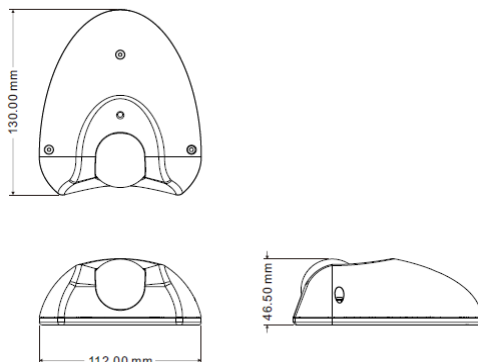

Dimensions

* All product specifications are subject to change without notice

* Models vary in different countries. Please visit EverFocus regional websites for detailed ordering information

* Lens models and availability vary in different regions